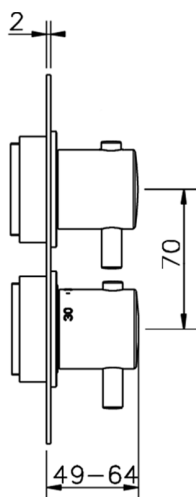

Exposed part for 1-outlet con.thermo.shower valve THERMO_MT007300

MODEL **MT007300**

Exposed part for 1-outlet thermostatic mixer, with stopvalve, without concealed part, for item ZB007301

AVAILABLE FINISHINGS

-  **21** 21 Chrome
-  **26** 26 Old Copper
-  **2F** 2W Brushed Gold
-  **2W** 2F Brushed Nickel
-  **40** 40 Matt Black
-  **4Q** 4Q Matt White

CHARACTERISTICS

Installation **Concealed**
 Required concealed parts **ZB007301**

1-outlet Concealed thermostatic shower valve, with stopvalve, without trim kit

AVAILABLE FINISHINGS

CHARACTERISTICS

Installation	Concealed
Cartridge Spare Parts	24.04A.PP
8x20 Plus P Thermostatic Valve	
Concealed	1

Piastra/Plate/Plaque/Platte/Placa

2-3mm: XX 25-40 YY 76-91

10 mm: XX 16-31 YY 65-80

Thermostatic

The Huber thermostatic is your personal water manager, helping you to handle, control and save water and energy.