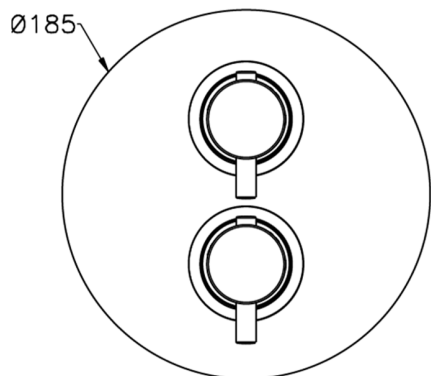

Exposed part for 1-outlet con.thermo.shower valve THERMO_MT007300

MODEL **MT007300**

Exposed part for 1-outlet thermostatic mixer, with stopvalve, without concealed part, for item ZB007301

AVAILABLE FINISHINGS

-  **21** 21 Chrome
-  **26** 26 Old Copper
-  **2F** 2W Brushed Gold
-  **2W** 2F Brushed Nickel
-  **40** 40 Matt Black
-  **4Q** 4Q Matt White

CHARACTERISTICS

Installation **Concealed**
 Required concealed parts **ZB007301**

1-outlet Concealed thermostatic shower valve, with stopvalve, without trim kit

AVAILABLE FINISHINGS

CHARACTERISTICS

Installation	Concealed
Cartridge Spare Parts	24.04A.PP
8x20 Plus P Thermostatic Valve	
Concealed	1

Piastra/Plate/Plaque/Platte/Placa

2-3mm: XX 25-40 YY 76-91

10 mm: XX 16-31 YY 65-80

Thermostatic

The Huber thermostatic is your personal water manager, helping you to handle, control and save water and energy.