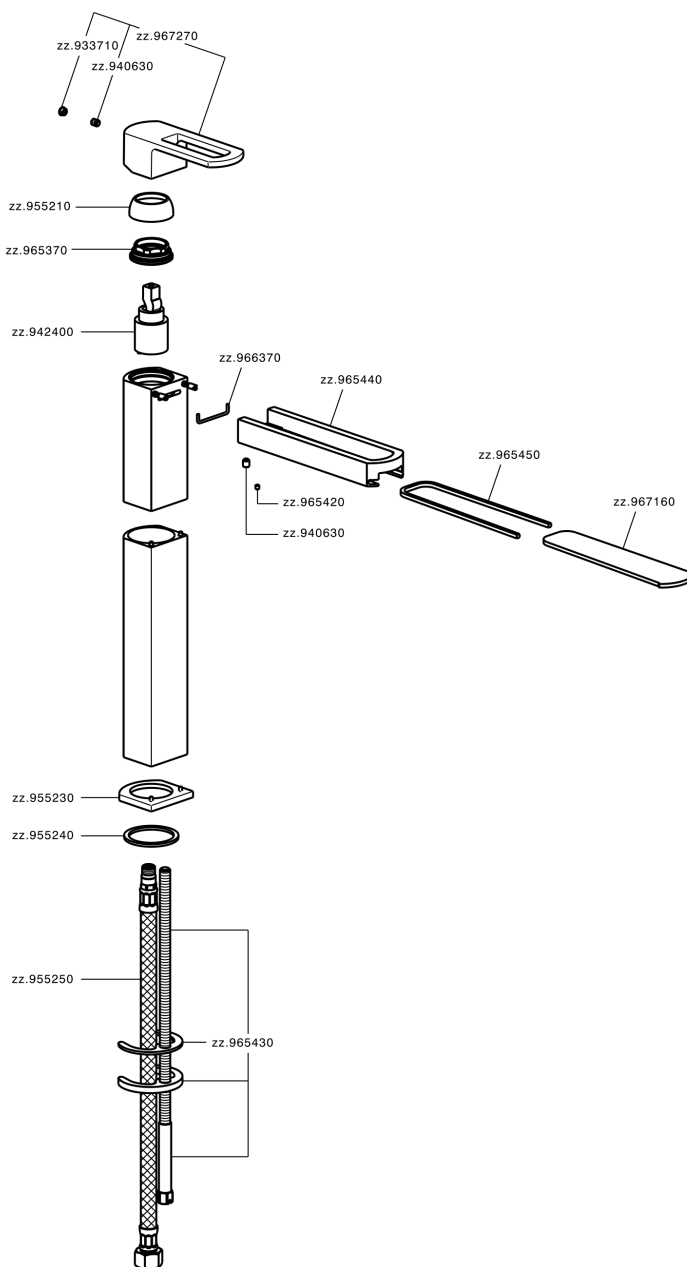

## Single lever tall washbasin mixer DADO\_DC003540

DC003540

<https://en.huberitalia.com/single-lever-tall-washbasin-mixer-dado-dc003540>

2024-12-22