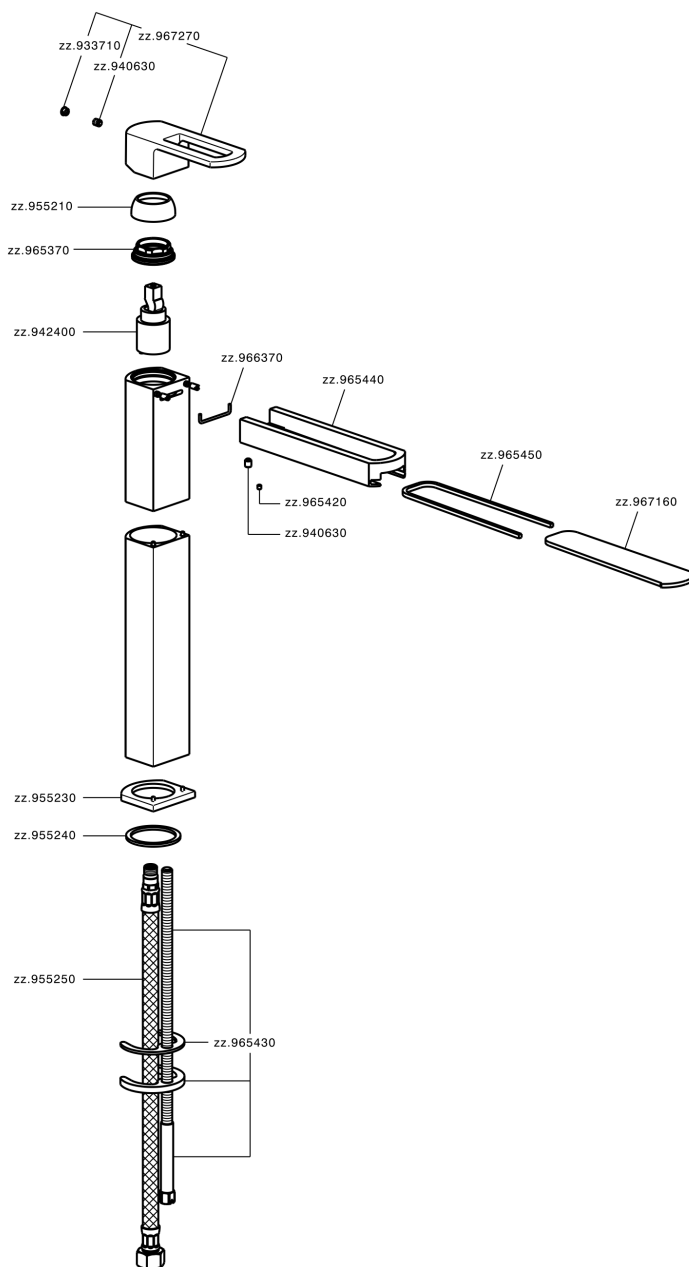

Single lever tall washbasin mixer DADO_DC003540

MODEL **DC003540**

Single lever tall washbasin mixer, without automatic pop-up waste, G.3/8" stainless steel flexible hoses, spout plate available in chrome or smoked finish

AVAILABLE FINISHINGS

- 
21 21 Chrome
- 
2F 2F Brushed Nickel
- 
6U 6U Chrome/Smoked

CHARACTERISTICS

Cartridge Spare Parts **ZZ94240000**

25 mm Cartridge

Single lever tall washbasin mixer DADO_DC003540

DC003540

<https://en.huberitalia.com/single-lever-tall-washbasin-mixer-dado-dc003540>

2024-12-22