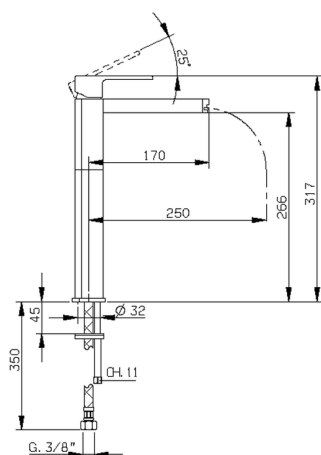

Single lever tall washbasin mixer DADO_DC003540

MODEL **DC003540**

Single lever tall washbasin mixer, without automatic pop-up waste, G.3/8" stainless steel flexible hoses, spout plate available in chrome or smoked finish

AVAILABLE FINISHINGS

- 
21 21 Chrome
- 
2F 2F Brushed Nickel
- 
6U 6U Chrome/Smoked

CHARACTERISTICS

Cartridge Spare Parts **ZZ94240000**

25 mm Cartridge

Single lever tall washbasin mixer DADO_DC003540

DC003540

<https://en.huberitalia.com/single-lever-tall-washbasin-mixer-dado-dc003540>

2024-12-22