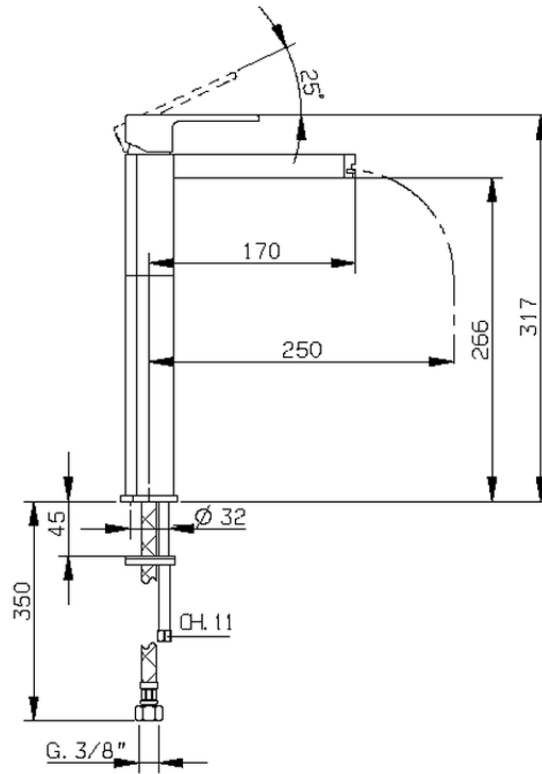

## Single lever tall washbasin mixer DADO\_DC003540

DC003540

<https://en.huberitalia.com/single-lever-tall-washbasin-mixer-dado-dc003540>

2024-12-22