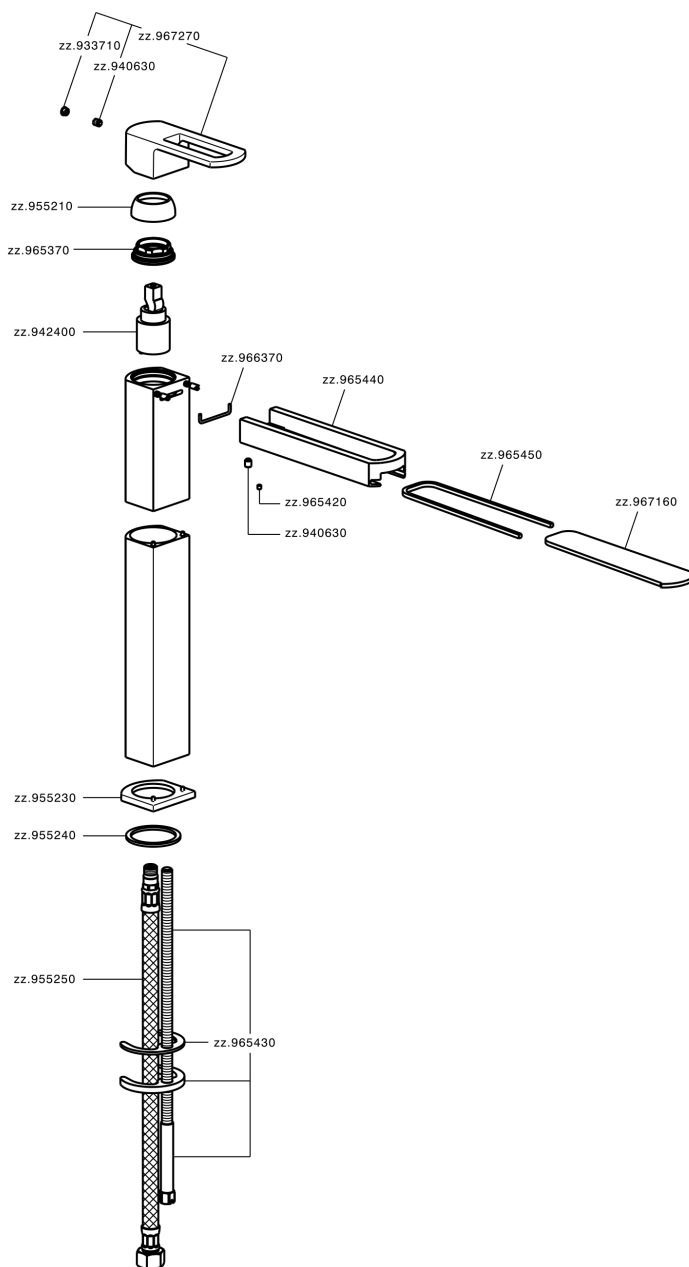

Single lever tall washbasin mixer DADO_DC003540

DC003540

<https://en.huberitalia.com/single-lever-tall-washbasin-mixer-dado-dc003540>

2024-12-22