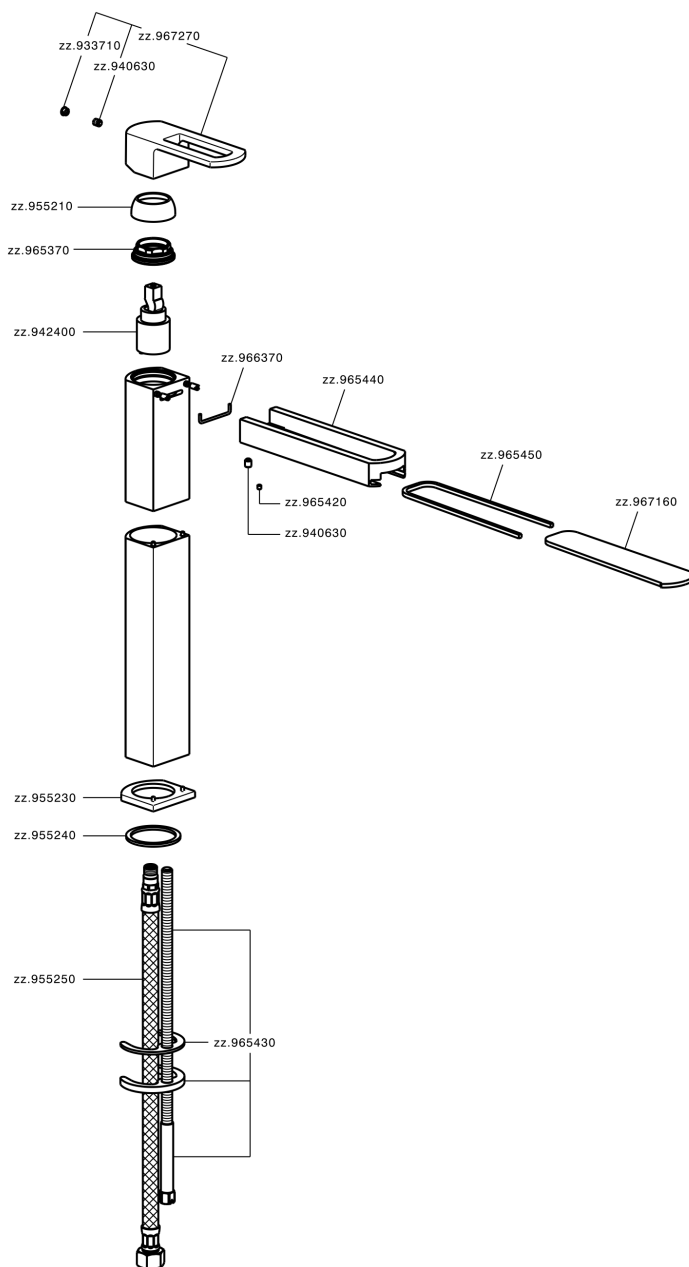

## Single lever tall washbasin mixer DADO\_DC003540

MODEL **DC003540**

Single lever tall washbasin mixer, without automatic pop-up waste, G.3/8" stainless steel flexible hoses, spout plate available in chrome or smoked finish

### CHARACTERISTICS

Cartridge Spare Parts **ZZ94240000**

**25 mm Cartridge**

## Single lever tall washbasin mixer DADO\_DC003540

DC003540

<https://en.huberitalia.com/single-lever-tall-washbasin-mixer-dado-dc003540>

2024-12-22