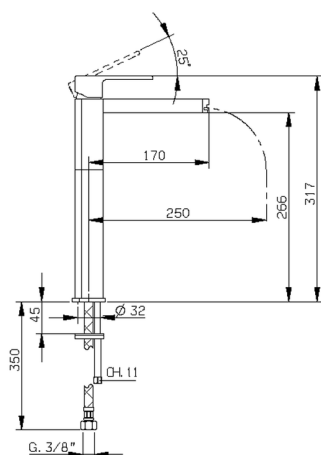

## Single lever tall washbasin mixer DADO\_DC003540

MODEL **DC003540**

Single lever tall washbasin mixer, without automatic pop-up waste, G.3/8" stainless steel flexible hoses, spout plate available in chrome or smoked finish

### CHARACTERISTICS

Cartridge Spare Parts **ZZ94240000**

**25 mm Cartridge**

## Single lever tall washbasin mixer DADO\_DC003540

DC003540

<https://en.huberitalia.com/single-lever-tall-washbasin-mixer-dado-dc003540>

2024-12-22