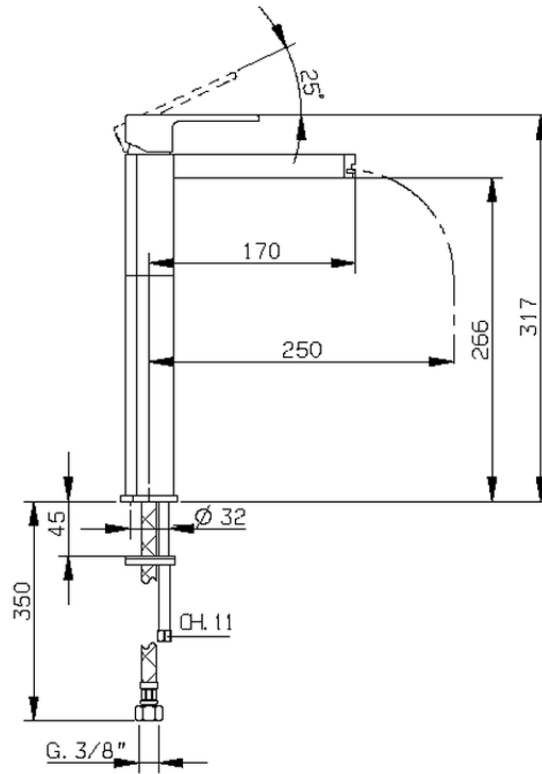

Single lever tall washbasin mixer DADO_DC003540

DC003540

<https://en.huberitalia.com/single-lever-tall-washbasin-mixer-dado-dc003540>

2024-12-22