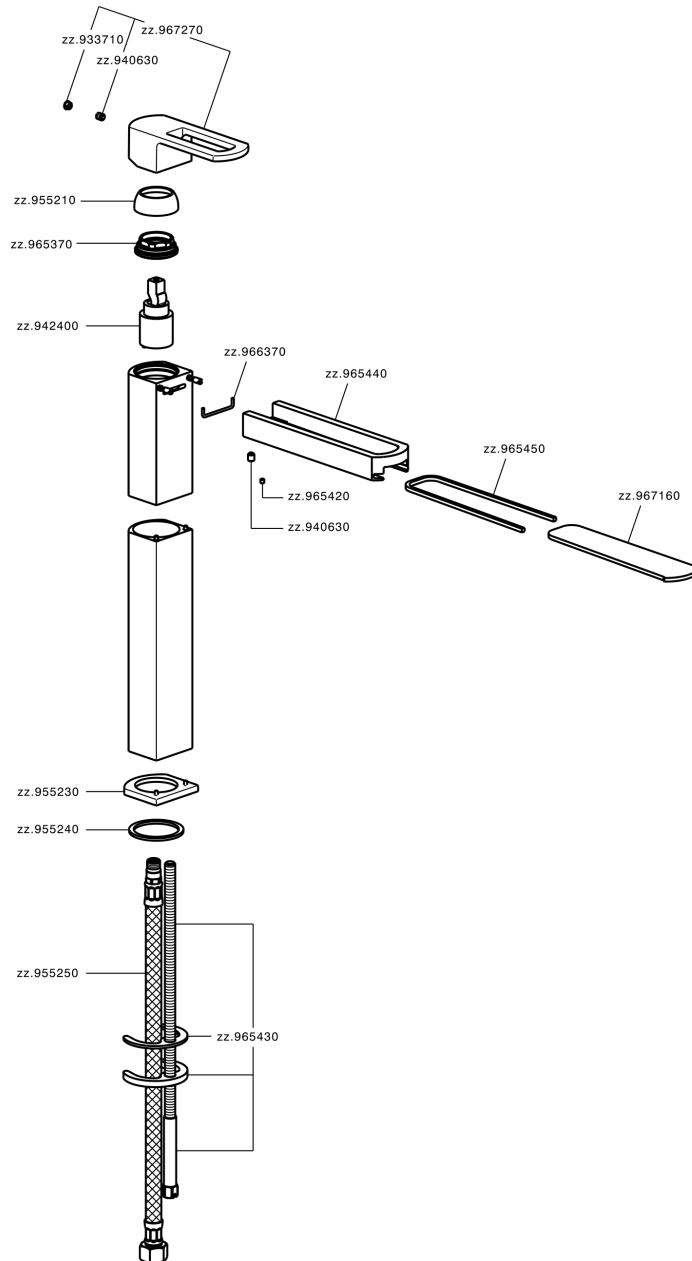

Single lever tall washbasin mixer DADO_DC003540

DC003540

<https://en.huberitalia.com/single-lever-tall-washbasin-mixer-dado-dc003540>

2024-12-22