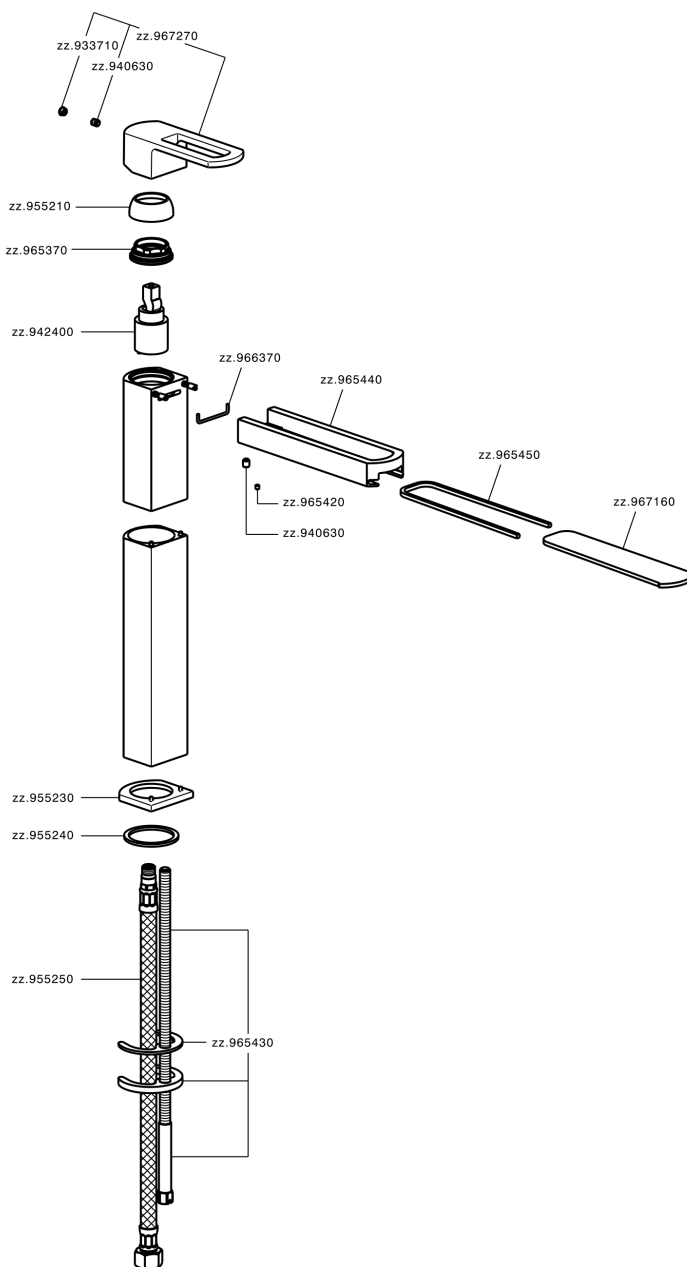

Single lever tall washbasin mixer DADO_DC003540

MODEL **DC003540**

Single lever tall washbasin mixer, without automatic pop-up waste, G.3/8" stainless steel flexible hoses, spout plate available in chrome or smoked finish

AVAILABLE FINISHINGS

-  **21** 21 Chrome
-  **2F** 2F Brushed Nickel
-  **6U** 6U Chrome/Smoked

CHARACTERISTICS

Cartridge Spare Parts **ZZ94240000**

25 mm Cartridge

Single lever tall washbasin mixer DADO_DC003540

DC003540

<https://en.huberitalia.com/single-lever-tall-washbasin-mixer-dado-dc003540>

2024-12-22