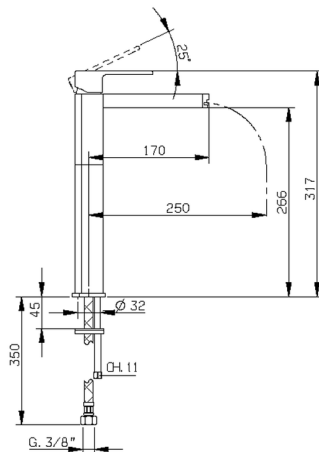

Single lever tall washbasin mixer DADO_DC003540

MODEL **DC003540**

Single lever tall washbasin mixer, without automatic pop-up waste, G.3/8" stainless steel flexible hoses, spout plate available in chrome or smoked finish

AVAILABLE FINISHINGS

-  **21** 21 Chrome
-  **2F** 2F Brushed Nickel
-  **6U** 6U Chrome/Smoked

CHARACTERISTICS

Cartridge Spare Parts **ZZ94240000**

25 mm Cartridge

Single lever tall washbasin mixer DADO_DC003540

DC003540

<https://en.huberitalia.com/single-lever-tall-washbasin-mixer-dado-dc003540>

2024-12-22