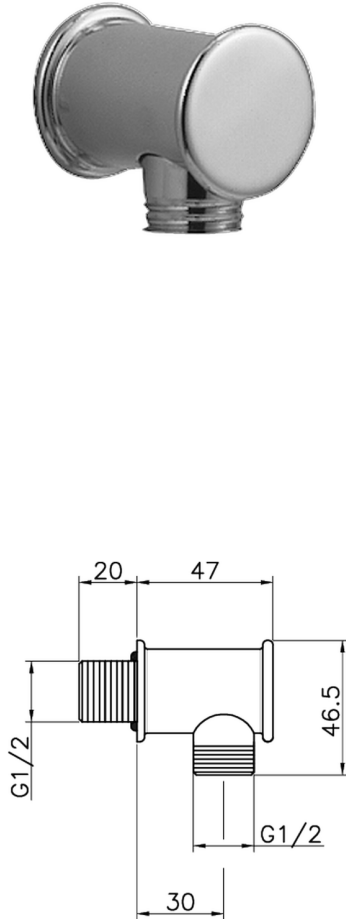

Elbow VICTORIAN_67.04H.

MODEL **67.04H.**

Elbow

AVAILABLE FINISHINGS

 **AC** AC Satin Brushed Nickel

 **AG** AG Antique Gold

 **BA** BA Old Bronze

 **CR** CR Chrome

 **2W** 2W Brushed Gold

CHARACTERISTICS

2026-04-06