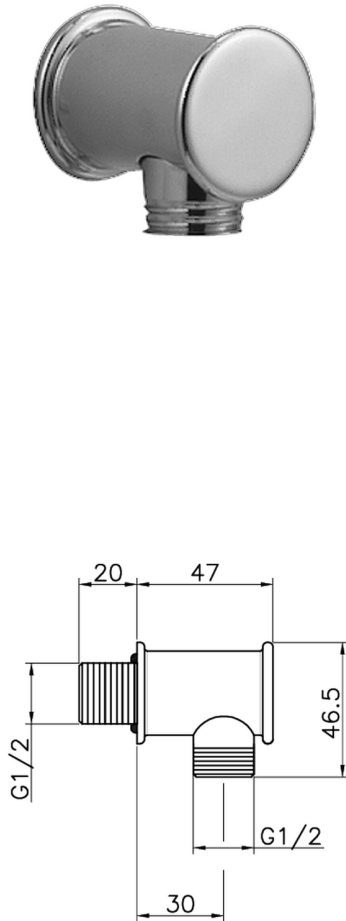

Elbow VICTORIAN_67.04H.

MODEL **67.04H.**

Elbow

AVAILABLE FINISHINGS

 **AC** AC Satin Brushed Nickel

 **AG** AG Antique Gold

 **BA** BA Old Bronze

 **CR** CR Chrome

 **2W** 2W Brushed Gold

CHARACTERISTICS

2026-06-06