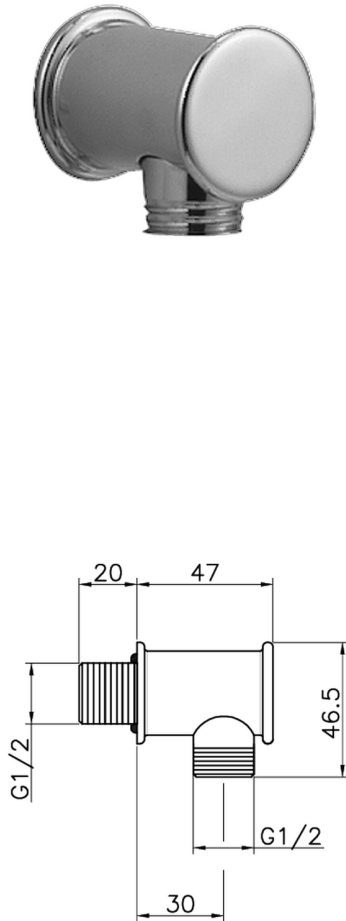

Elbow VICTORIAN_67.04H.

MODEL **67.04H.**

Elbow

AVAILABLE FINISHINGS

 **AC** AC Satin Brushed Nickel

 **AG** AG Antique Gold

 **BA** BA Old Bronze

 **CR** CR Chrome

 **2W** 2W Brushed Gold

CHARACTERISTICS

2026-06-27