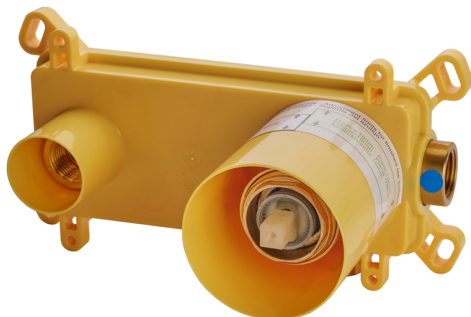

## Exposed part for single lever washbasin valve NUOVA KIRUNA\_K2005511

MODEL **K2005511**

Exposed part for single lever basin mixer, without concealed part, spout L.250 mm, for item Easy-Box ZB002450 and art.ZB025510

## Concealed single lever washbasin mixer Easy-Box CONCEALED\_ZB002450

MODEL **ZB002450**

Concealed single lever washbasin mixer  
Easy-Box, with protection guard box, without trim kit

AVAILABLE FINISHINGS

CHARACTERISTICS

Concealed **1**  
Cartridge Spare Parts **ZZ95409000**  
**35 mm Cartridge**

Piastra/Plate/Plaque/Platte/Placa

2-3mm: XX 56-76

10mm: XX 48-68

### EcoStop

EcoStop feature limits water flow to approximately 50% of maximum output with one point of resistance on setting. Push slightly past the middle stop only when full water output is required. This will save water up to 50%.