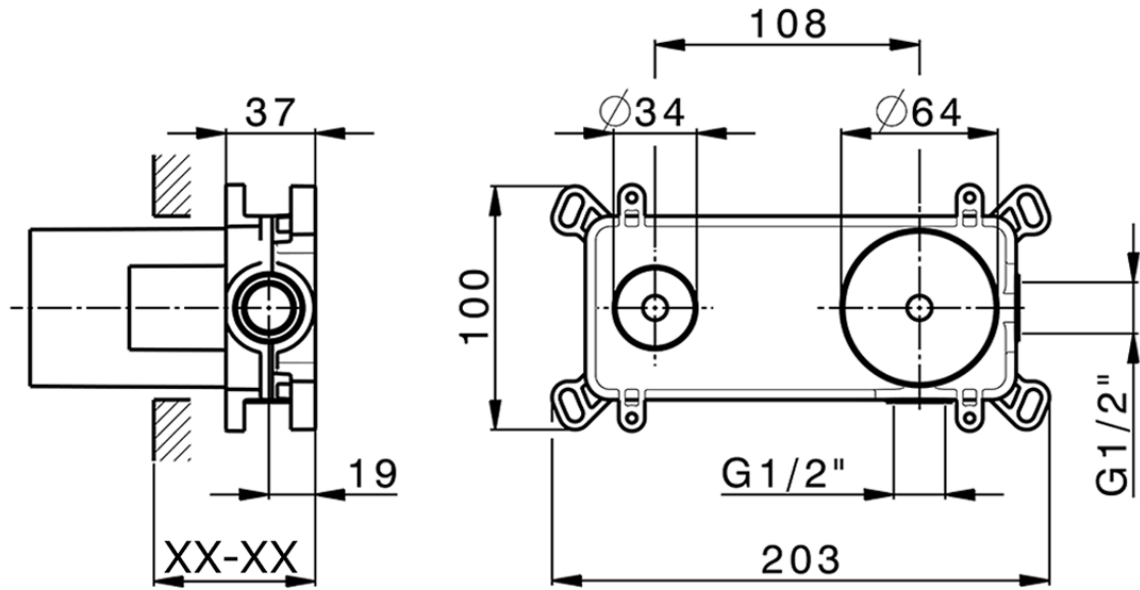

Exposed part for single lever washbasin valve NUOVA KIRUNA_K2005511

K2005511

<https://en.huberitalia.com/exposed-part-for-single-lever-washbasin-valve-nuova-kiruna-k2005511>

Piastra/Plate/Plaque/Platte/Placa

2-3mm: XX 56-76

10mm: XX 48-68