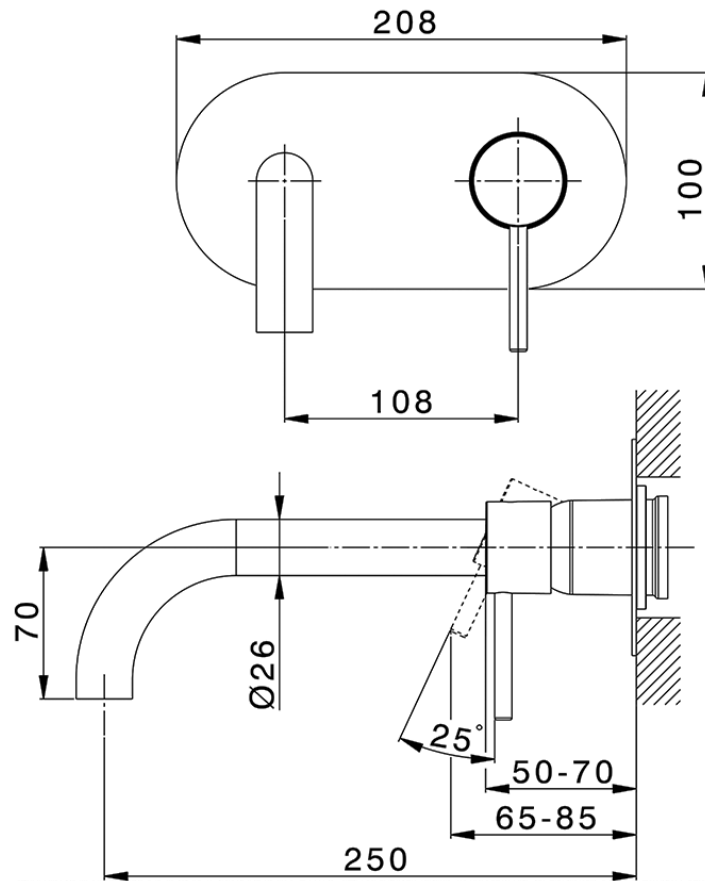

Exposed part for single lever washbasin valve NUOVA KIRUNA_K2005511

K2005511

<https://en.huberitalia.com/exposed-part-for-single-lever-washbasin-valve-nuova-kiruna-k2005511>

Piastra/Plate/Plaque/Platte/Placa

2-3mm: XX 56-76

10mm: XX 48-68