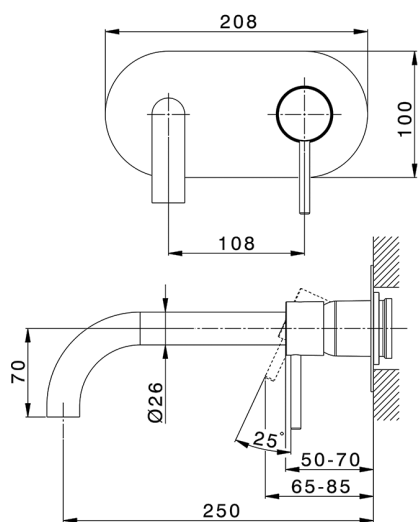

## Exposed part for single lever washbasin valve NUOVA KIRUNA\_K2005511

MODEL **K2005511**

Exposed part for single lever basin mixer, without concealed part, spout L.250 mm, for item Easy-Box ZB002450 and art.ZB025510

## Concealed single lever washbasin mixer Easy-Box CONCEALED\_ZB002450

MODEL **ZB002450**

Concealed single lever washbasin mixer  
Easy-Box, with protection guard box, without trim kit

AVAILABLE FINISHINGS

CHARACTERISTICS

Concealed **1**  
Cartridge Spare Parts **ZZ95409000**  
**35 mm Cartridge**

Piastra/Plate/Plaque/Platte/Placa

2-3mm: XX 56-76

10mm: XX 48-68