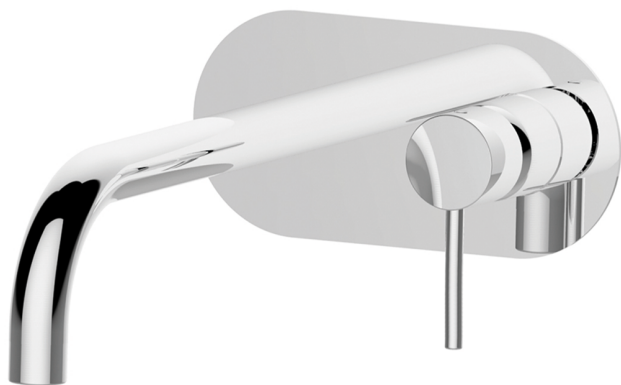

## Exposed part for single lever washbasin valve NUOVA KIRUNA\_K2005511

MODEL **K2005511**

Exposed part for single lever basin mixer, without concealed part, spout L.250 mm, for item Easy-Box ZB002450 and art.ZB025510

### AVAILABLE FINISHINGS

-  **21** 21 Chrome
-  **26** 26 Old Copper
-  **2F** 2F Brushed Nickel
-  **2W** 2W Brushed Gold
-  **40** 40 Matt Black
-  **4Q** 4Q Matt White

## Concealed single lever washbasin mixer Easy-Box CONCEALED\_ZB002450

MODEL **ZB002450**

Concealed single lever washbasin mixer  
Easy-Box, with protection guard box, without trim kit

AVAILABLE FINISHINGS

CHARACTERISTICS

Concealed **1**  
Cartridge Spare Parts **ZZ95409000**  
**35 mm Cartridge**

Piastra/Plate/Plaque/Platte/Placa

2-3mm: XX 56-76

10mm: XX 48-68