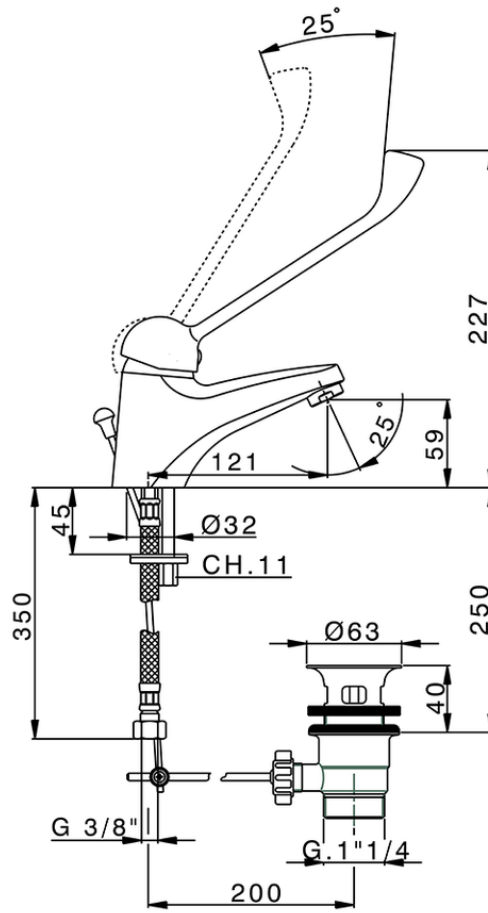

Single lever washbasin mixer CLINIC&TECHNICAL\_BN000510

BN000510

<https://en.huberitalia.com/single-lever-washbasin-mixer-clinictechnical-bn000510>

2024-11-15