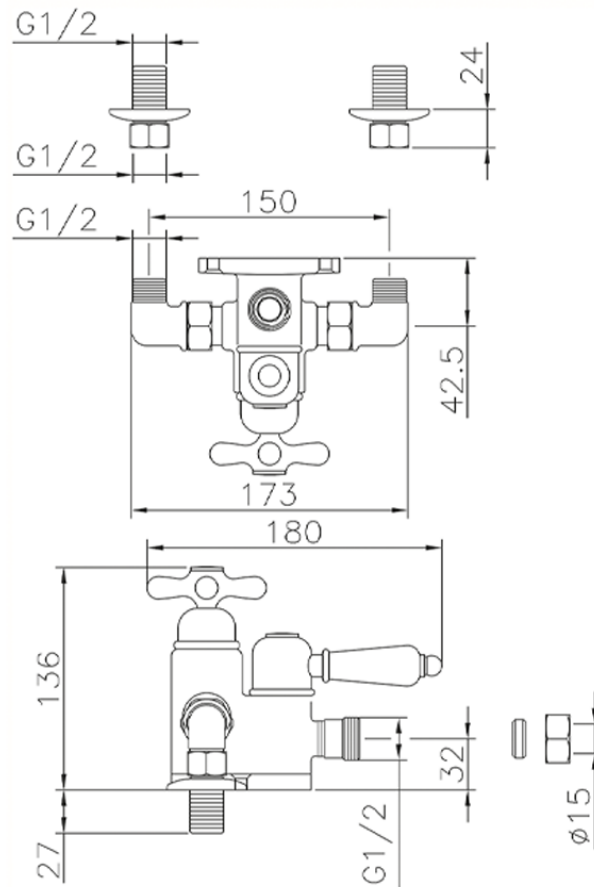

Thermostatic shower mixer CROISETTE_150.CS01H.

150.CS01H.

<https://en.huberitalia.com/thermostatic-shower-mixer-croisette-150-cs01h>

2024-12-19