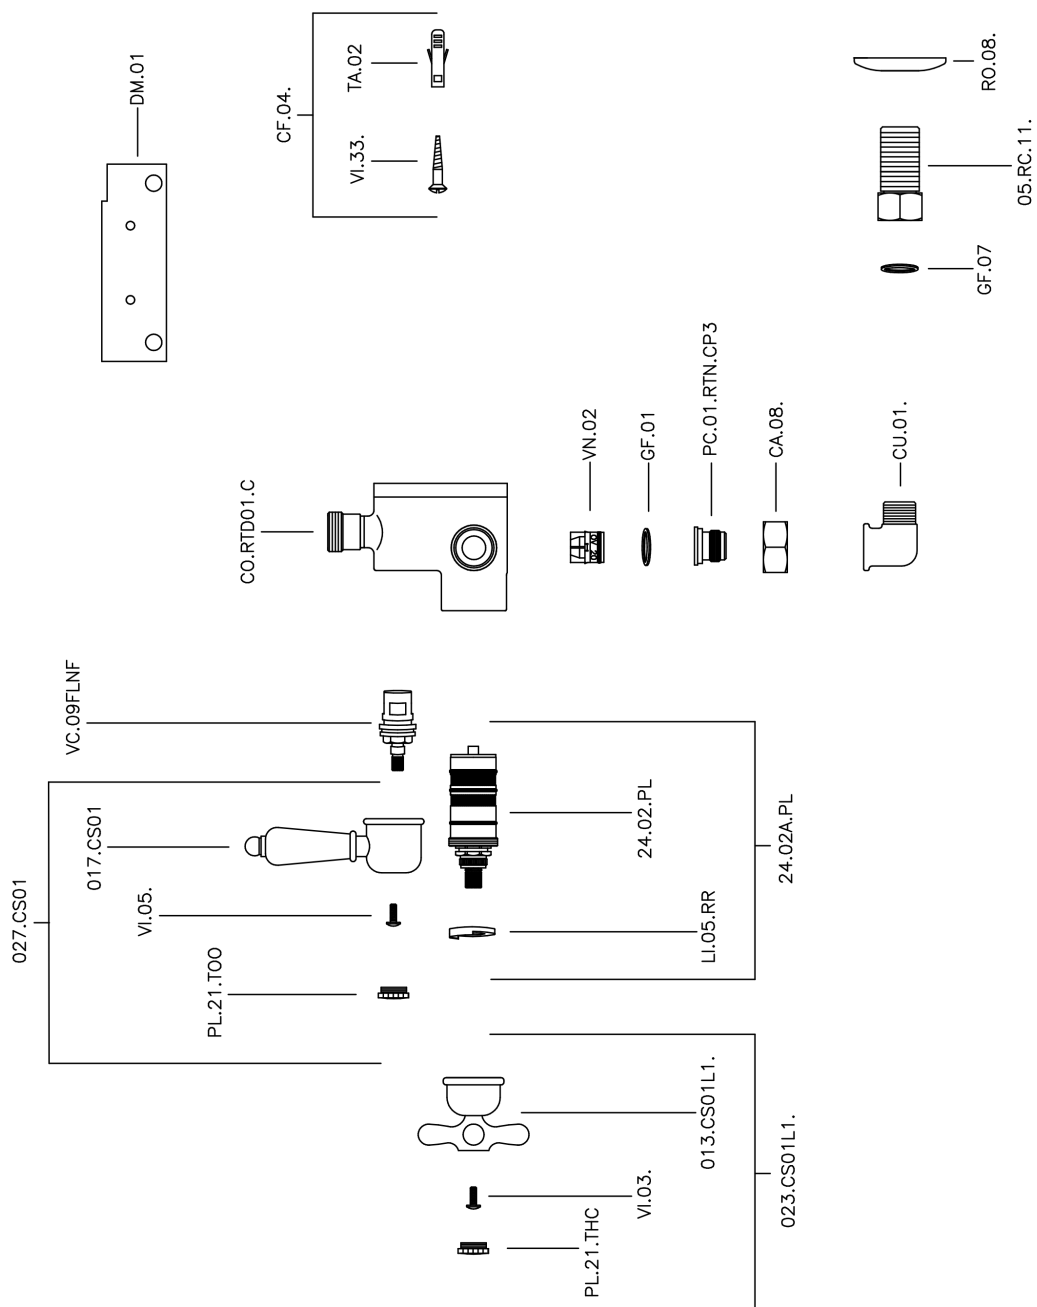

Thermostatic shower mixer CROISSETTE_150.CS01H.

150.CS01H.

<https://en.huberitalia.com/thermostatic-shower-mixer-croisette-150-cs01h>

2024-12-19