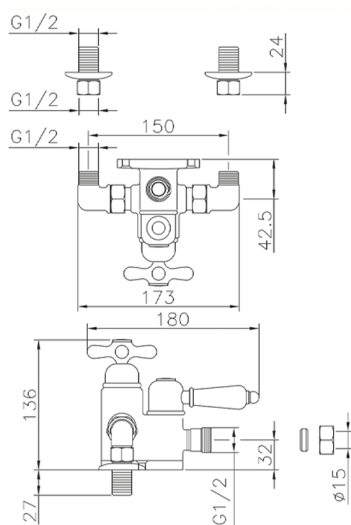

Thermostatic shower mixer CROISSETTE_150.CS01H.

MODEL **150.CS01H.**

Thermostatic shower mixer, without shower set, 1/2" M Flexible Connection

AVAILABLE FINISHINGS

-  **AG** AG Antique Gold
-  **BA** BA Old Bronze
-  **CR** CR Chrome
-  **2W** 2W Brushed Gold

CHARACTERISTICS

Cartridge Spare Parts **24.04A.PP**

8x20 Plus P Thermostatic Valve

Thermostatic

The Huber thermostatic is your personal water manager, helping you to handle, control and save water and energy.

Thermostatic shower mixer CROISSETTE_150.CS01H.

150.CS01H.

<https://en.huberitalia.com/thermostatic-shower-mixer-croisette-150-cs01h>

2024-12-19