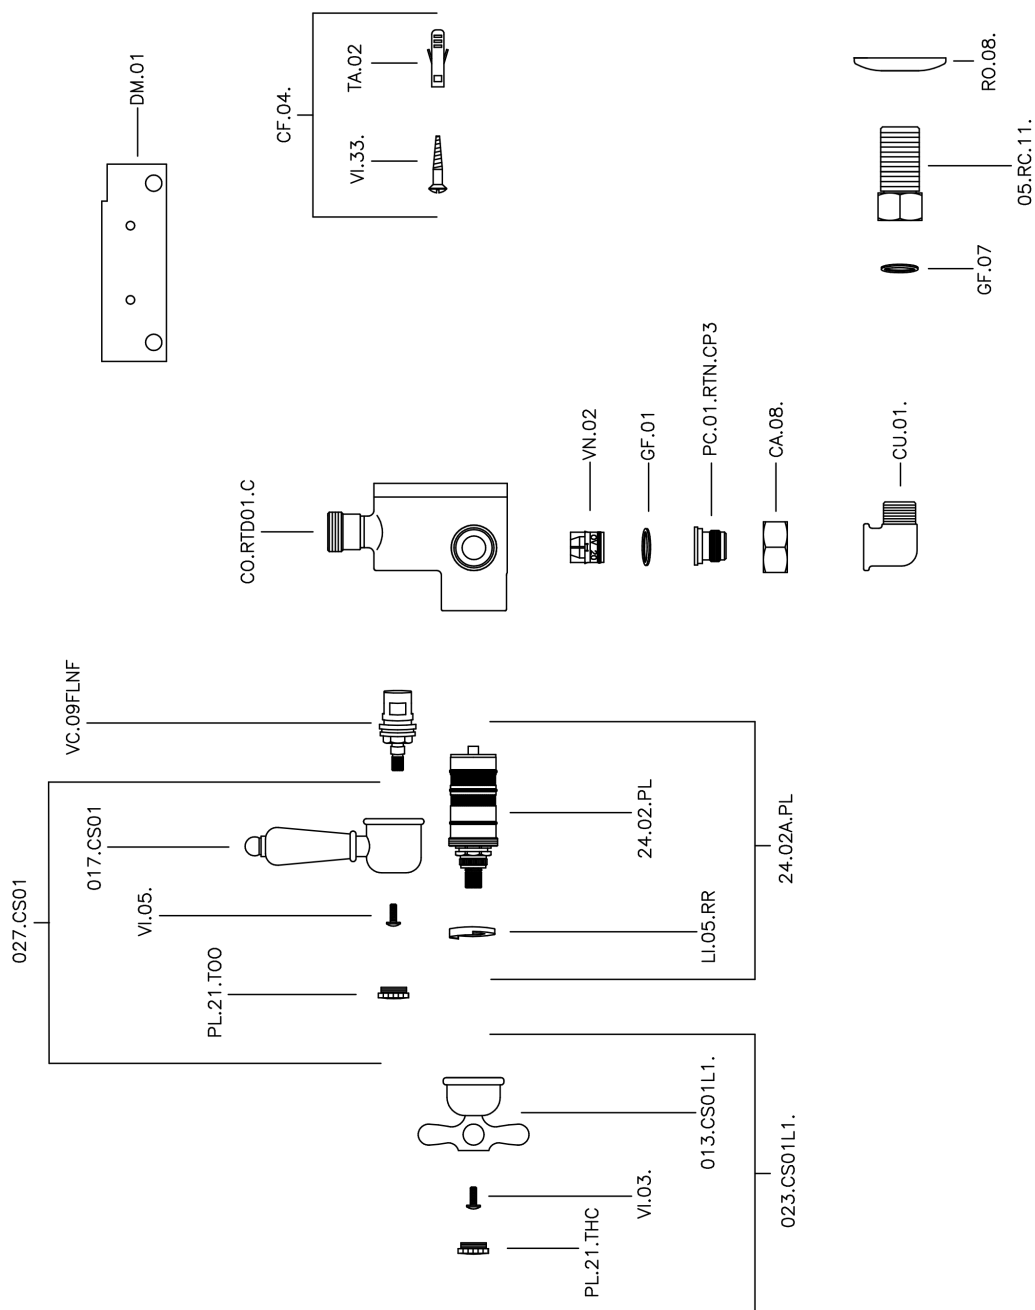

Thermostatic shower mixer CROISSETTE_150.CS01H.

MODEL **150.CS01H.**

Thermostatic shower mixer, without shower set, 1/2" M Flexible Connection

AVAILABLE FINISHINGS

-  **AG** AG Antique Gold
-  **BA** BA Old Bronze
-  **CR** CR Chrome
-  **2W** 2W Brushed Gold

CHARACTERISTICS

Cartridge Spare Parts **24.04A.PP**

8x20 Plus P Thermostatic Valve

Thermostatic

The Huber thermostatic is your personal water manager, helping you to handle, control and save water and energy.

Thermostatic shower mixer CROISSETTE_150.CS01H.

150.CS01H.

<https://en.huberitalia.com/thermostatic-shower-mixer-croisette-150-cs01h>

2024-12-19