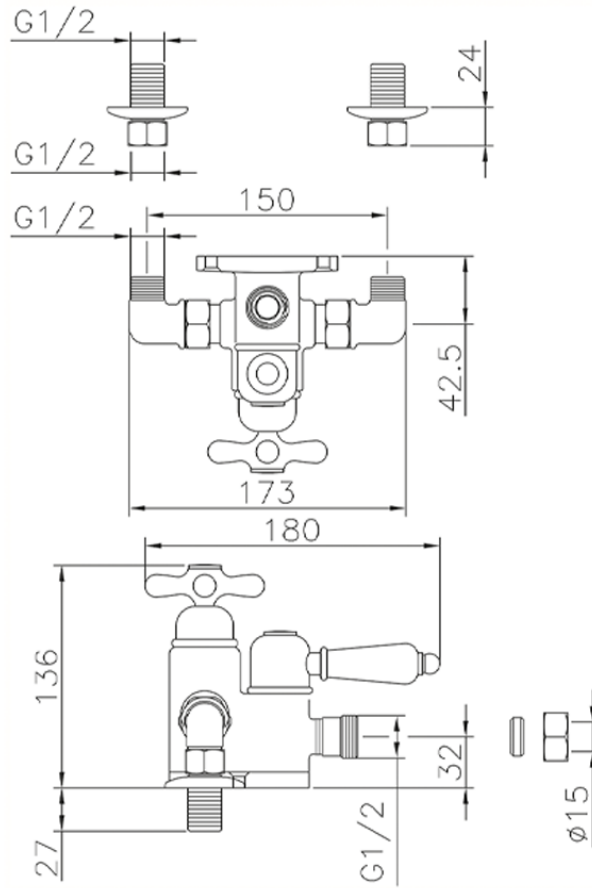

Thermostatic shower mixer CROISSETTE_150.CS01H.

150.CS01H.

<https://en.huberitalia.com/thermostatic-shower-mixer-croisette-150-cs01h>

2024-12-19