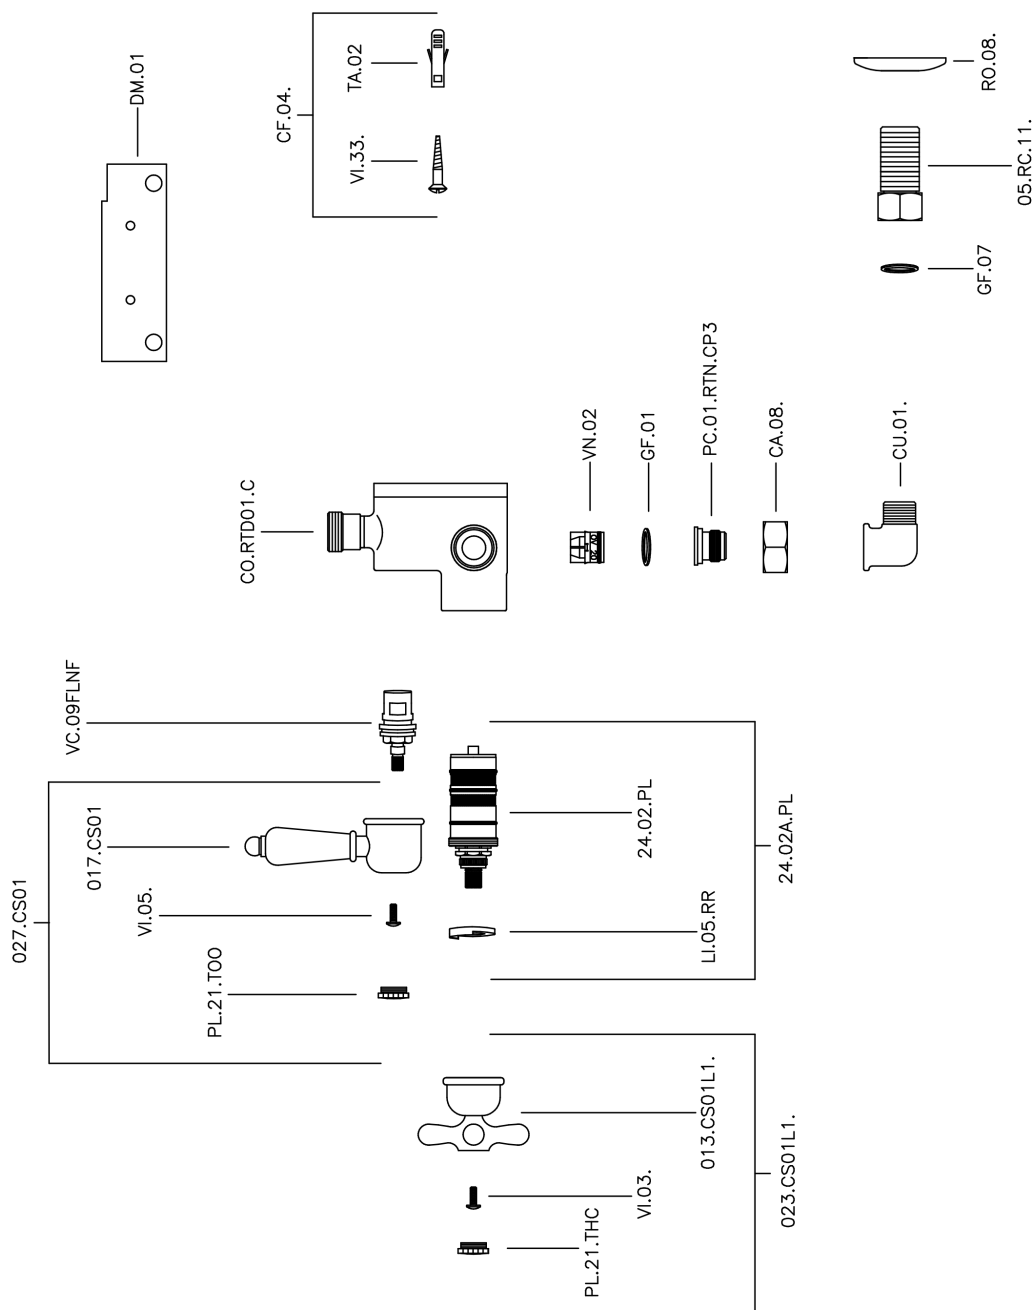

Thermostatic shower mixer CROISSETTE_150.CS01H.

150.CS01H.

<https://en.huberitalia.com/thermostatic-shower-mixer-croisette-150-cs01h>

2024-12-19