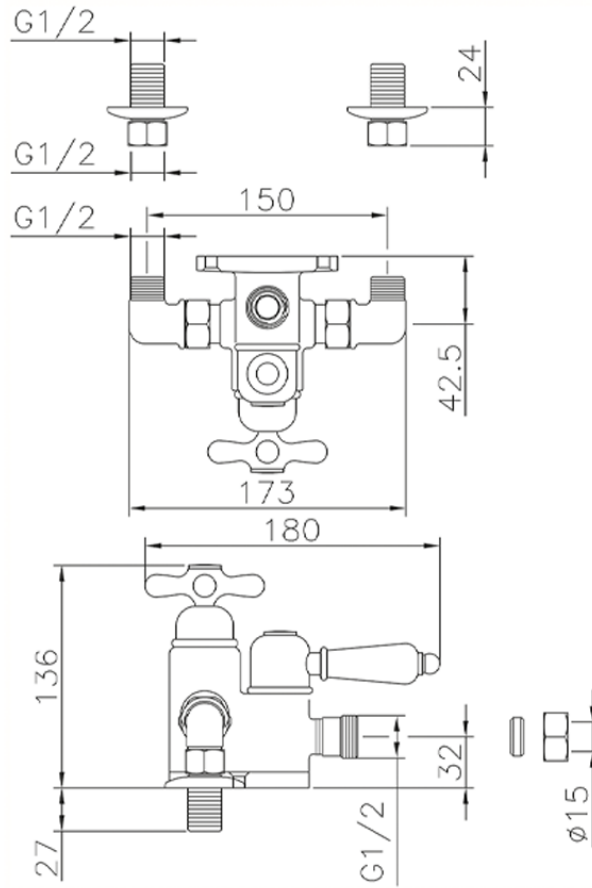

Thermostatic shower mixer CROISETTE\_150.CS01H.

150.CS01H.

<https://en.huberitalia.com/thermostatic-shower-mixer-croisette-150-cs01h>

2024-12-18