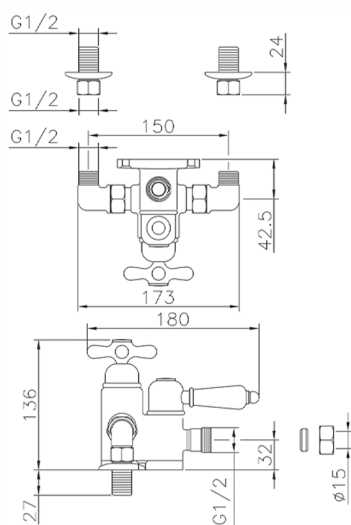

## Thermostatic shower mixer CROISSETTE\_150.CS01H.

MODEL **150.CS01H.**

Thermostatic shower mixer, without shower set, 1/2" M Flexible Connection

### CHARACTERISTICS

Cartridge Spare Parts **24.04A.PP**

**8x20 Plus P Thermostatic Valve**