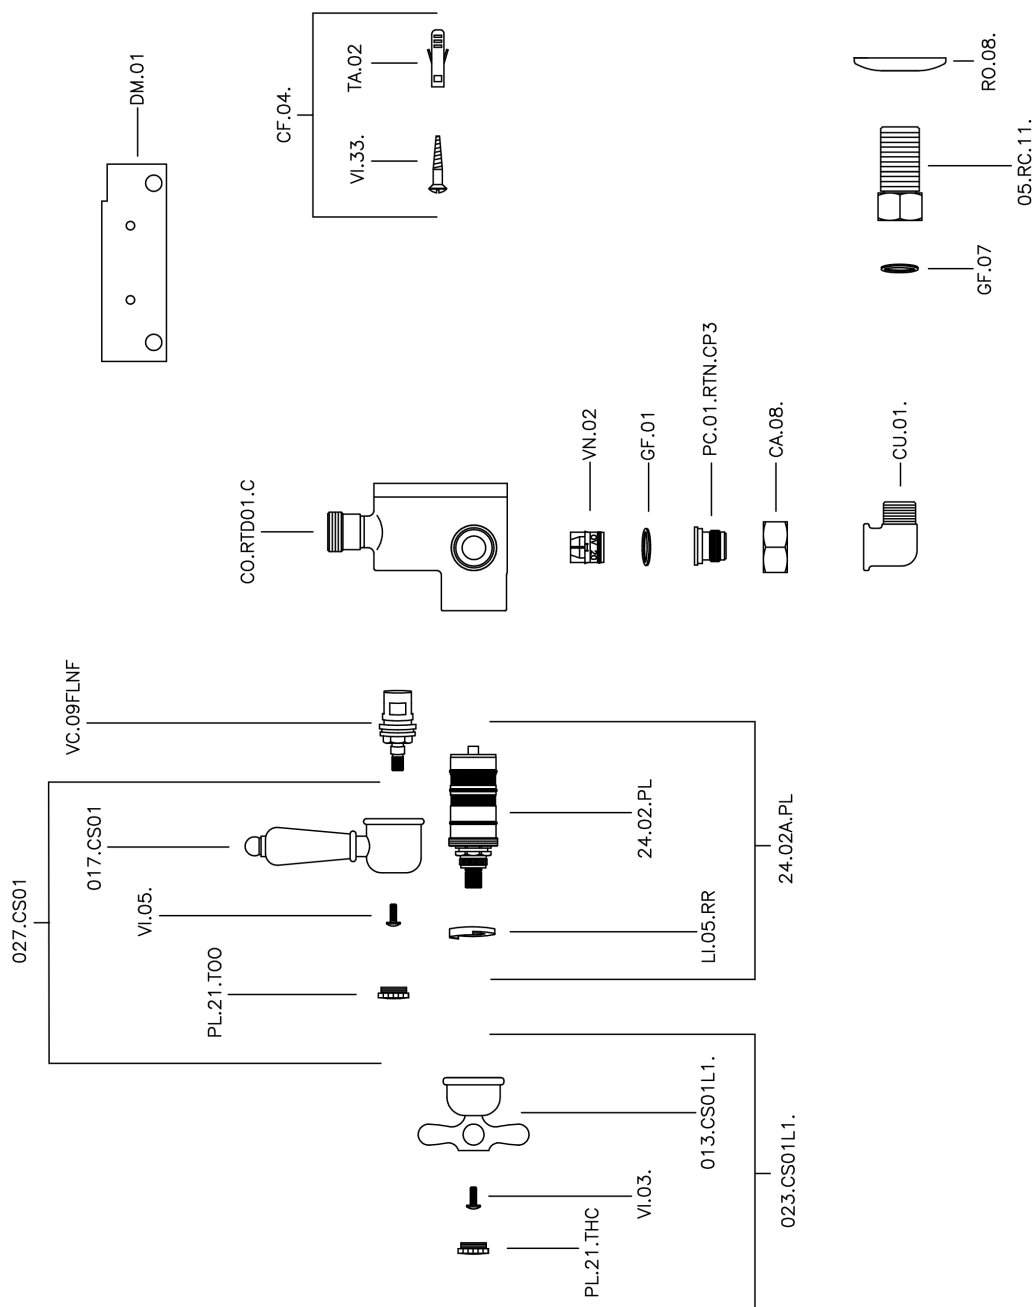

Thermostatic shower mixer CROISSETTE_150.CS01H.

150.CS01H.

<https://en.huberitalia.com/thermostatic-shower-mixer-croisette-150-cs01h>

2024-12-18