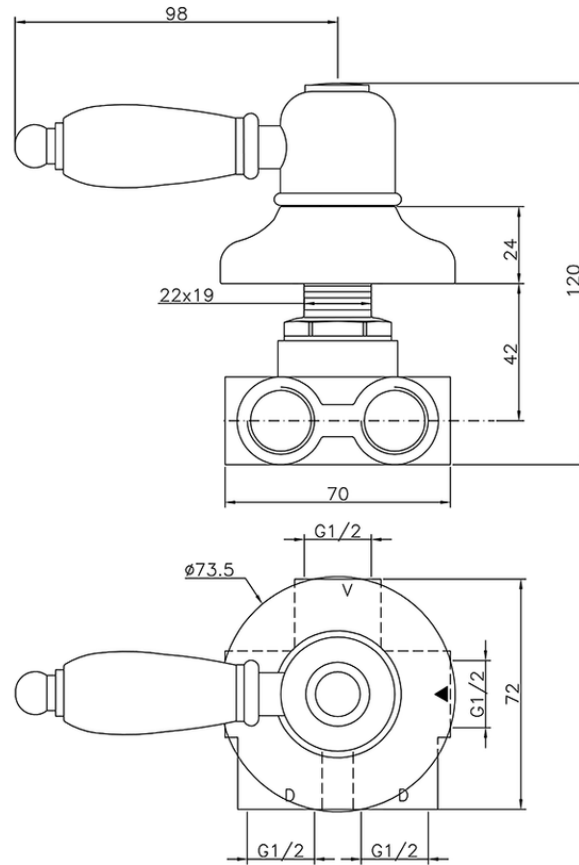

Concealed 3-outlet diverter CROISETTE\_CS000270

CS000270

<https://en.huberitalia.com/concealed-3-outlet-diverter-croisette-cs000270>

2024-12-19