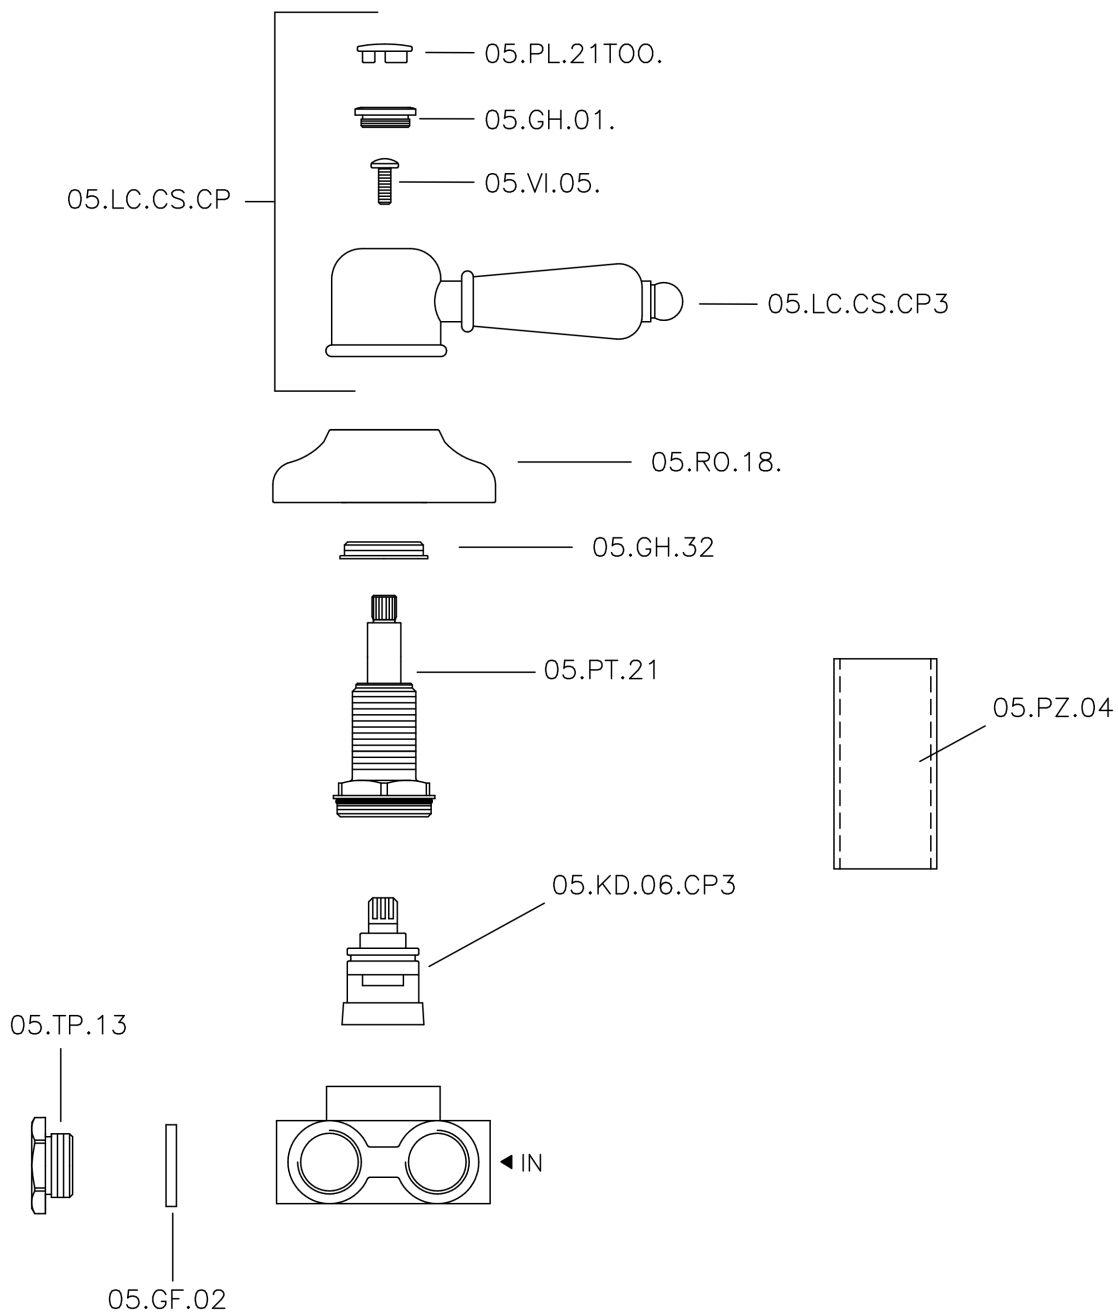

Concealed 3-outlet diverter CROISETTE_CS000270

CS000270

<https://en.huberitalia.com/concealed-3-outlet-diverter-croisette-cs000270>

2024-12-19