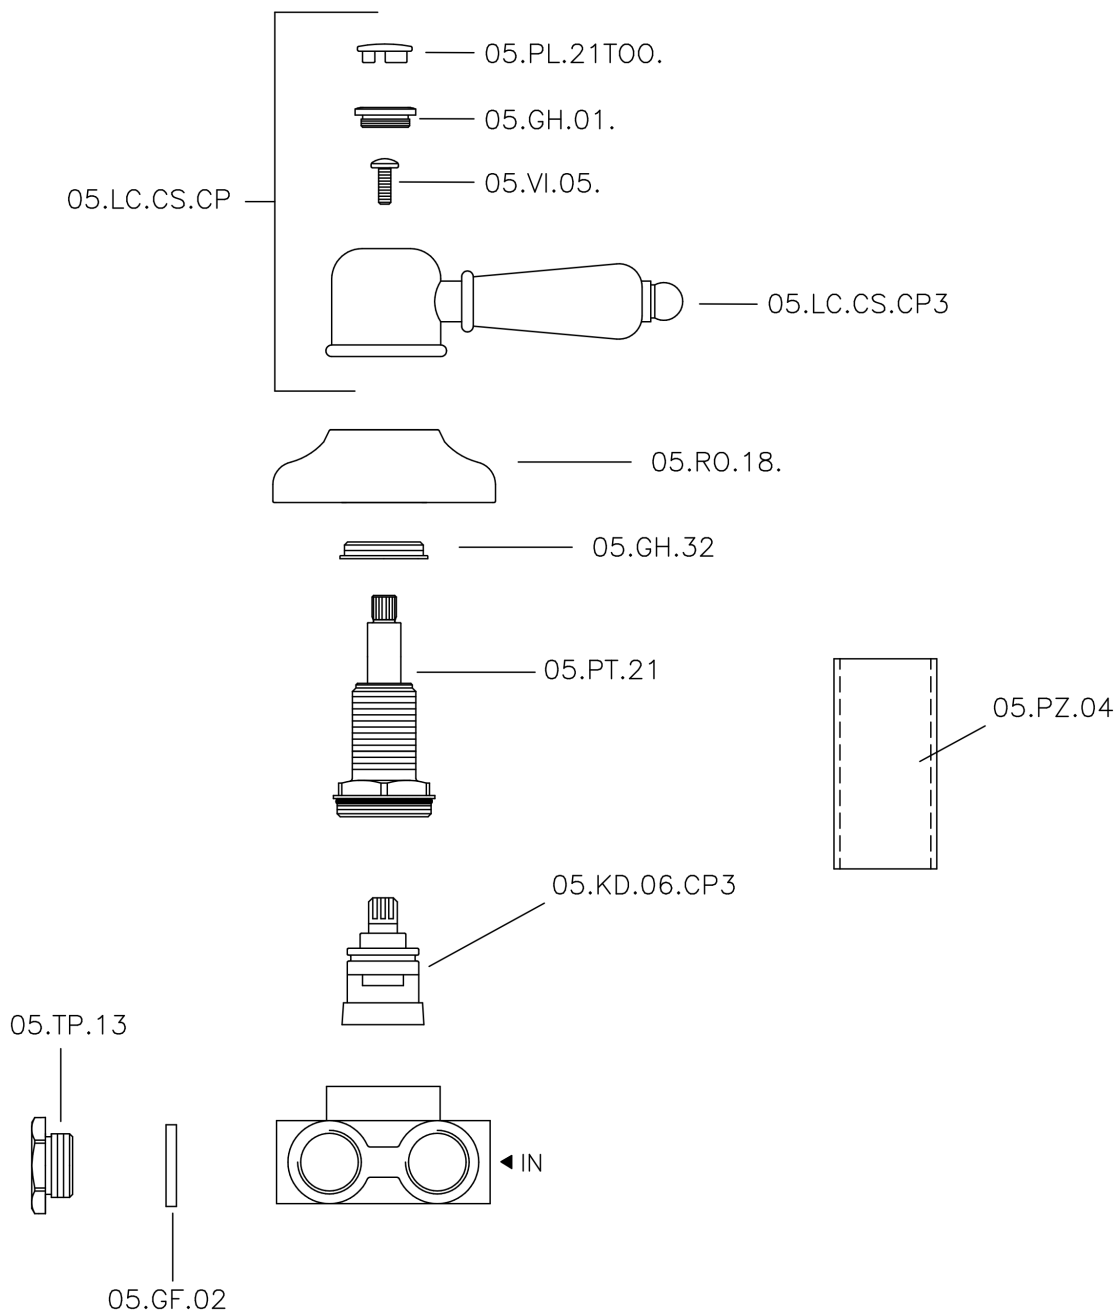

Concealed 3-outlet diverter CROISETTE_CS000270

MODEL **CS000270**

Concealed 3-outlet diverter, 1/2" F outlets

AVAILABLE FINISHINGS

-  **21** 21 Chrome
-  **27** 27 Old Bronze
-  **2G** 2G Antique Gold
-  **2W** 2W Brushed Gold

CHARACTERISTICS

Installation **Concealed**

Concealed 3-outlet diverter CROISETTE_CS000270

CS000270

<https://en.huberitalia.com/concealed-3-outlet-diverter-croisette-cs000270>

2024-12-19