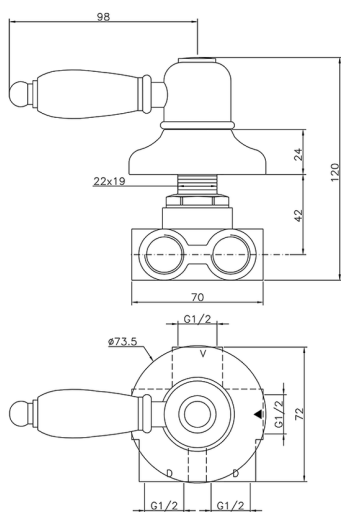

Concealed 3-outlet diverter CROISETTE_CS000270

MODEL **CS000270**

Concealed 3-outlet diverter, 1/2" F outlets

AVAILABLE FINISHINGS

-  **21** 21 Chrome
-  **27** 27 Old Bronze
-  **2G** 2G Antique Gold
-  **2W** 2W Brushed Gold

CHARACTERISTICS

Installation **Concealed**

Concealed 3-outlet diverter CROISETTE_CS000270

CS000270

<https://en.huberitalia.com/concealed-3-outlet-diverter-croisette-cs000270>

2024-12-19