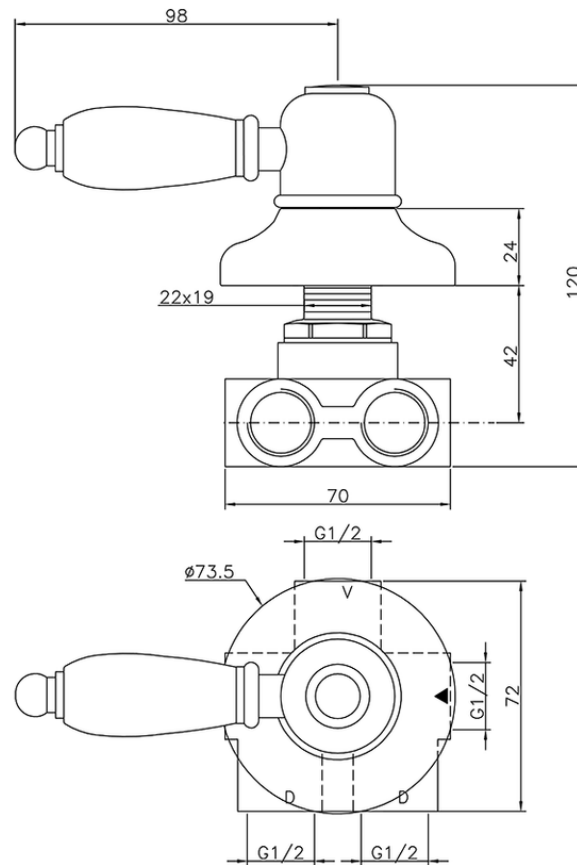

Concealed 3-outlet diverter CROISETTE\_CS000270

CS000270

<https://en.huberitalia.com/concealed-3-outlet-diverter-croisette-cs000270>

2024-12-18