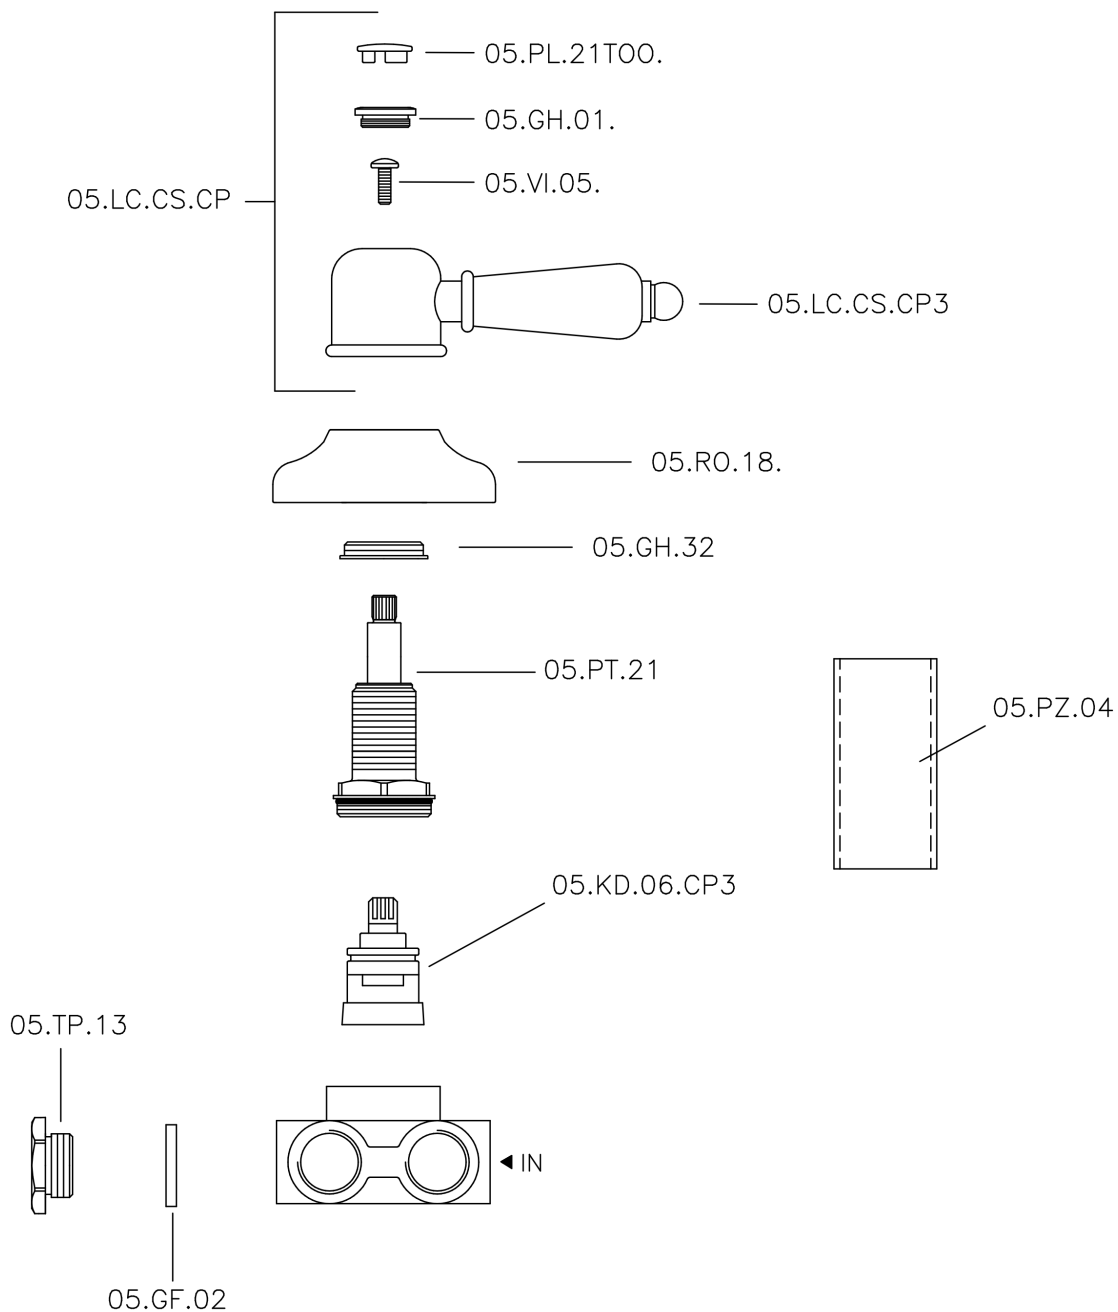

## Concealed 3-outlet diverter CROISETTE\_CS000270

CS000270

<https://en.huberitalia.com/concealed-3-outlet-diverter-croisette-cs000270>

2024-12-18