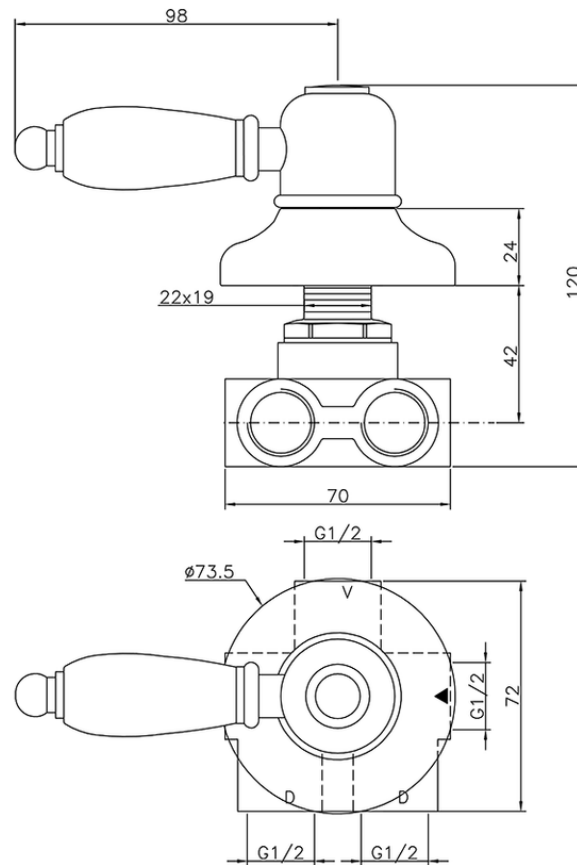

Concealed 3-outlet diverter CROISETTE_CS000270

CS000270

<https://en.huberitalia.com/concealed-3-outlet-diverter-croisette-cs000270>

2024-12-19