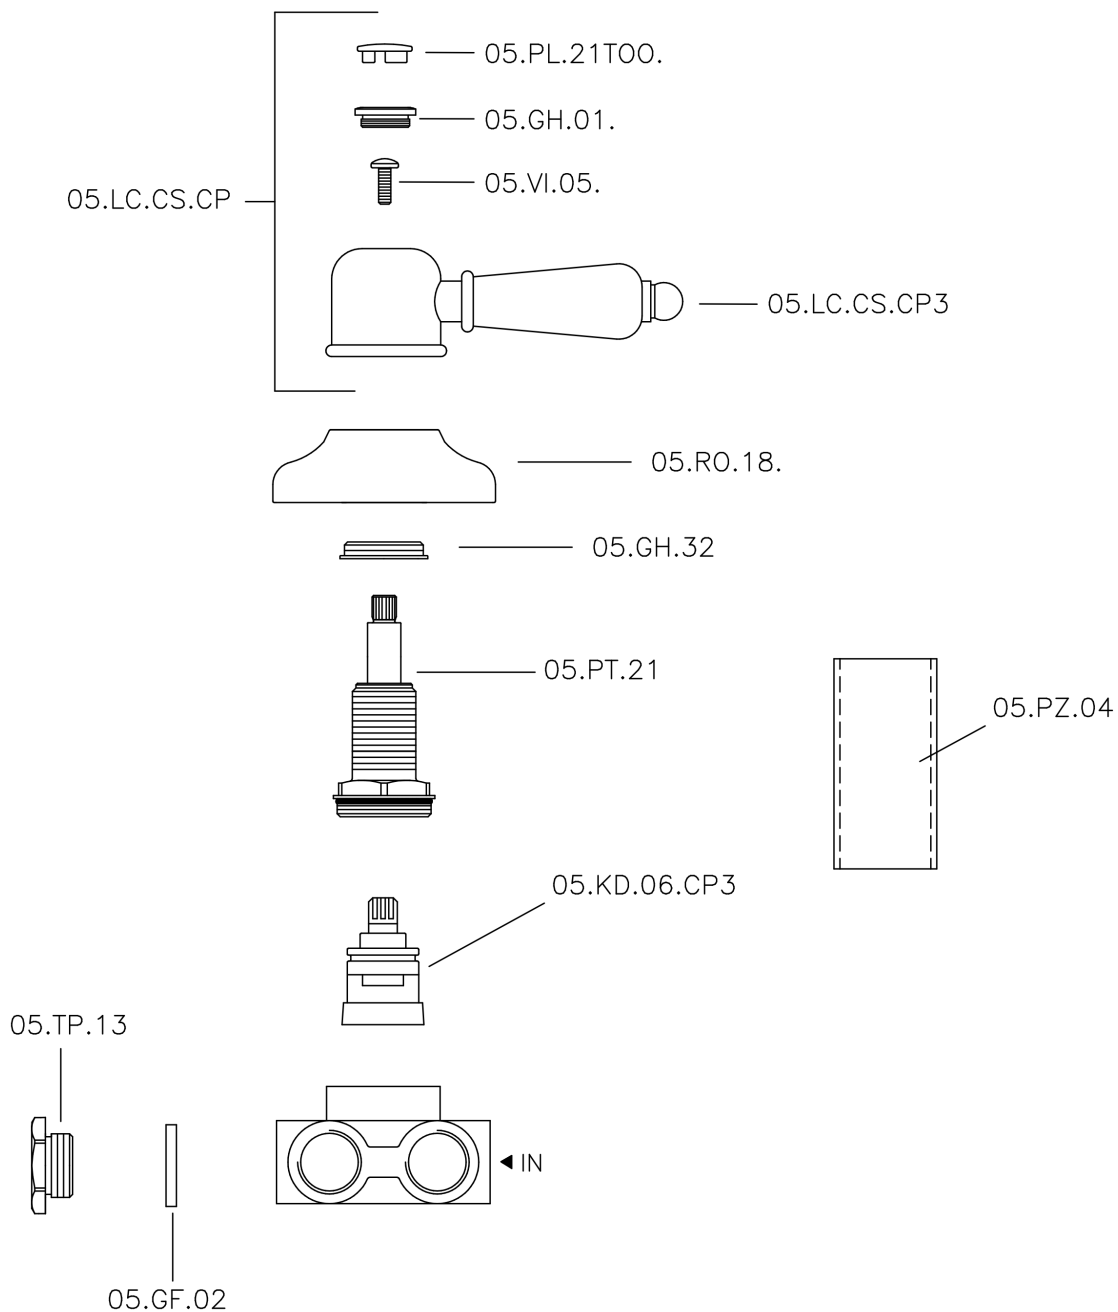

## Concealed 3-outlet diverter CROISETTE\_CS000270

CS000270

<https://en.huberitalia.com/concealed-3-outlet-diverter-croisette-cs000270>

2024-12-19