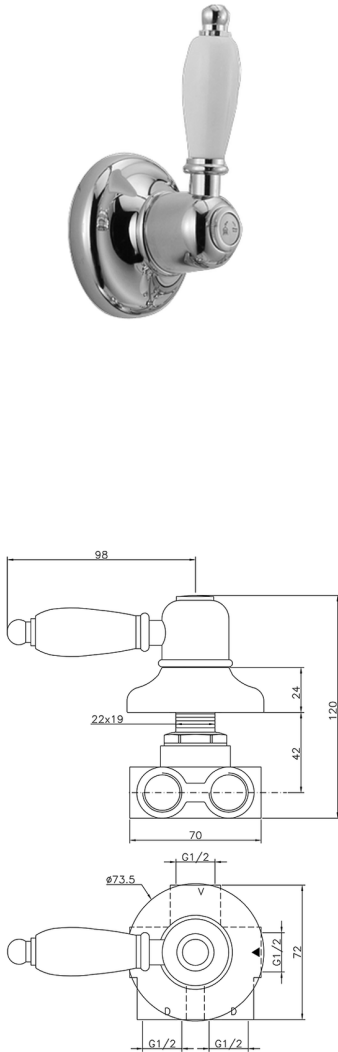

Concealed 3-outlet diverter CROISSETTE_CS000270

MODEL **CS000270**

Concealed 3-outlet diverter, 1/2" F outlets

AVAILABLE FINISHINGS

-  **21** 21 Chrome
-  **27** 27 Old Bronze
-  **2G** 2G Antique Gold
-  **2W** 2W Brushed Gold

CHARACTERISTICS

Installation **Concealed**

Concealed 3-outlet diverter CROISETTE_CS000270

CS000270

<https://en.huberitalia.com/concealed-3-outlet-diverter-croisette-cs000270>

2024-12-19