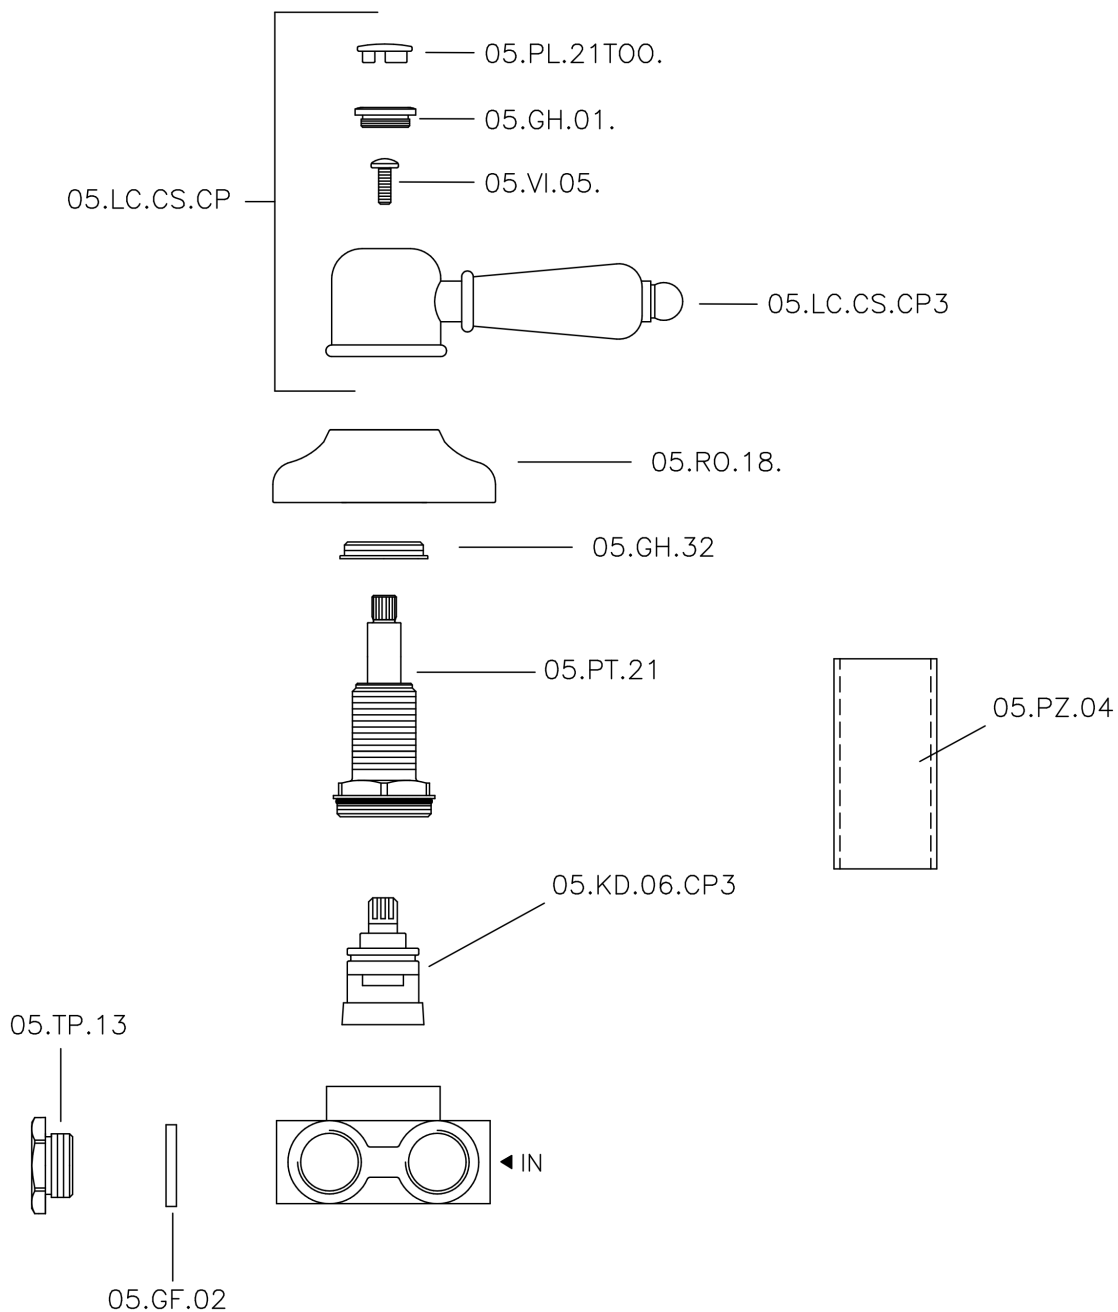

Concealed 3-outlet diverter CROISSETTE_CS000270

MODEL **CS000270**

Concealed 3-outlet diverter, 1/2" F outlets

AVAILABLE FINISHINGS

-  **21** 21 Chrome
-  **27** 27 Old Bronze
-  **2G** 2G Antique Gold
-  **2W** 2W Brushed Gold

CHARACTERISTICS

Installation **Concealed**

Concealed 3-outlet diverter CROISETTE_CS000270

CS000270

<https://en.huberitalia.com/concealed-3-outlet-diverter-croisette-cs000270>

2024-12-19