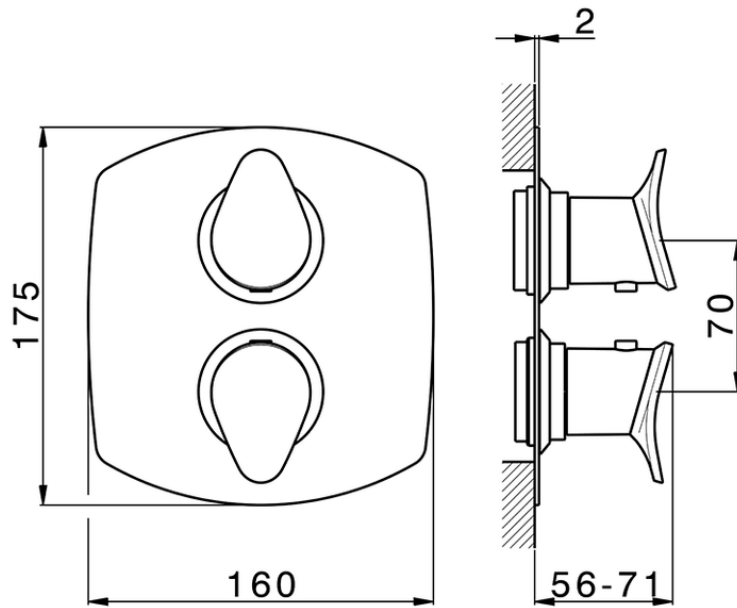

Exposed part for con.thermo.shower valve 1-outlet HARLOCK_HC007300

HC007300

<https://en.huberitalia.com/exposed-part-for-con-thermo-shower-valve-1-outlet-harlock-hc007300>

Piastra/Plate/Plaque/Platte/Placa

2-3mm: XX 25-40 YY 76-91

10 mm: XX 16-31 YY 65-80

ZB007300

<https://en.huberitalia.com/1-outlet-concealed-thermostatic-shower-valve-concealed-zb007300>

2025-04-02