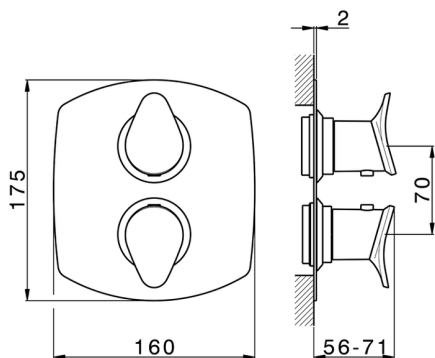

## Exposed part for con.thermo.shower valve 1-outlet HARLOCK\_HC007300

MODEL **HC007300**

Exposed part for 1-outlet thermostatic mixer, with stop valve, without concealed part, for item ZB007300

CHARACTERISTICS

Installation **Concealed**

Cartridge Spare Parts **24.04A.PP**

**8x20 Plus P Thermostatic Valve**

Concealed **1**

Piastra/Plate/Plaque/Platte/Placa

2-3mm: XX 25-40 YY 76-91

10 mm: XX 16-31 YY 65-80