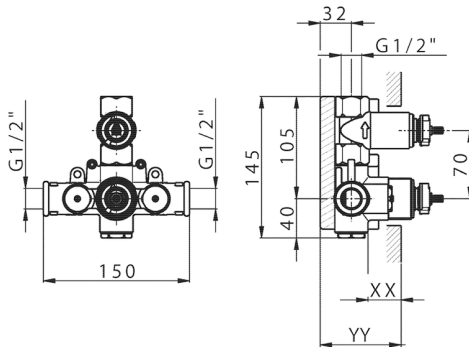

## 1-outlet Concealed thermostatic shower valve CONCEALED\_ZB007300

MODEL **ZB007300**

1-Outlet Concealed thermostatic shower mixer, Stopvalve, without trim kit

AVAILABLE FINISHINGS

**04** 04 Without finishing

CHARACTERISTICS

Installation **Concealed**

Cartridge Spare Parts **24.04A.PP**

**8x20 Plus P Thermostatic Valve**

Concealed **1**

Piastra/Plate/Plaque/Platte/Placa

2-3mm: XX 25-40 YY 76-91

10 mm: XX 16-31 YY 65-80