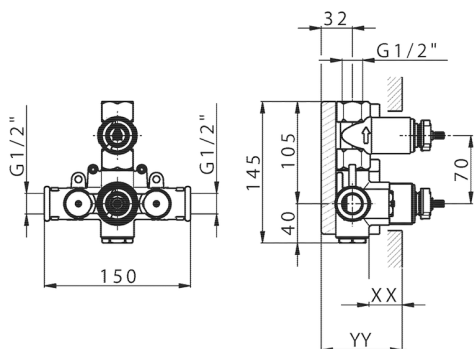

1-Outlet Concealed thermostatic shower mixer, Stopvalve, without trim kit

AVAILABLE FINISHINGS

04 04 Without finishing

CHARACTERISTICS

Installation **Concealed**

Cartridge Spare Parts **24.04A.PP**

8x20 Plus P Thermostatic Valve

Concealed **1**

Piastra/Plate/Plaque/Platte/Placa

2-3mm: XX 25-40 YY 76-91

10 mm: XX 16-31 YY 65-80

Thermostatic

The Huber thermostatic is your personal water manager, helping you to handle, control and save water and energy.