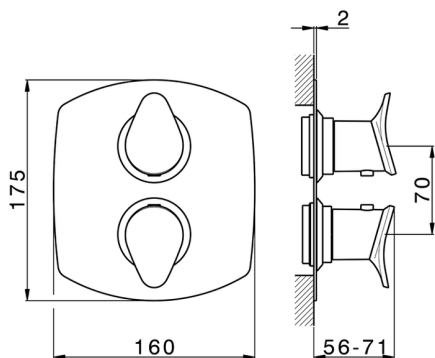

Exposed part for con.thermo.shower valve 1-outlet HARLOCK_HC007300

MODEL **HC007300**

Exposed part for 1-outlet thermostatic mixer, with stop valve, without concealed part, for item ZB007300

AVAILABLE FINISHINGS

-  **21** 21 Chrome
-  **2P** 2P Rose Gold
-  **2Q** 2Q Black Titanium
-  **40** 40 Matt Black
-  **4Q** 4Q Matt White
-  **6T** 6T Chrome/Matt Black

CHARACTERISTICS

Installation **Concealed**
 Required concealed parts **ZB007300**

1-Outlet Concealed thermostatic shower mixer, Stopvalve, without trim kit

AVAILABLE FINISHINGS

04 04 Without finishing

CHARACTERISTICS

Installation **Concealed**

Cartridge Spare Parts **24.04A.PP**

8x20 Plus P Thermostatic Valve

Concealed **1**

Piastra/Plate/Plaque/Platte/Placa

2-3mm: XX 25-40 YY 76-91

10 mm: XX 16-31 YY 65-80

Thermostatic

The Huber thermostatic is your personal water manager, helping you to handle, control and save water and energy.