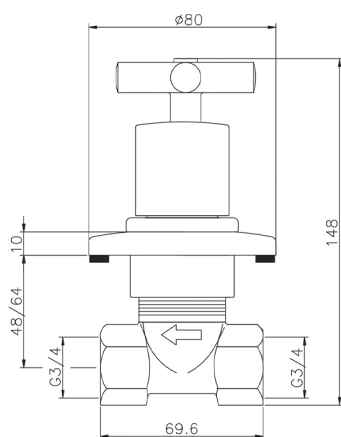

CHARACTERISTICS

Installation **Concealed**

2024-12-18