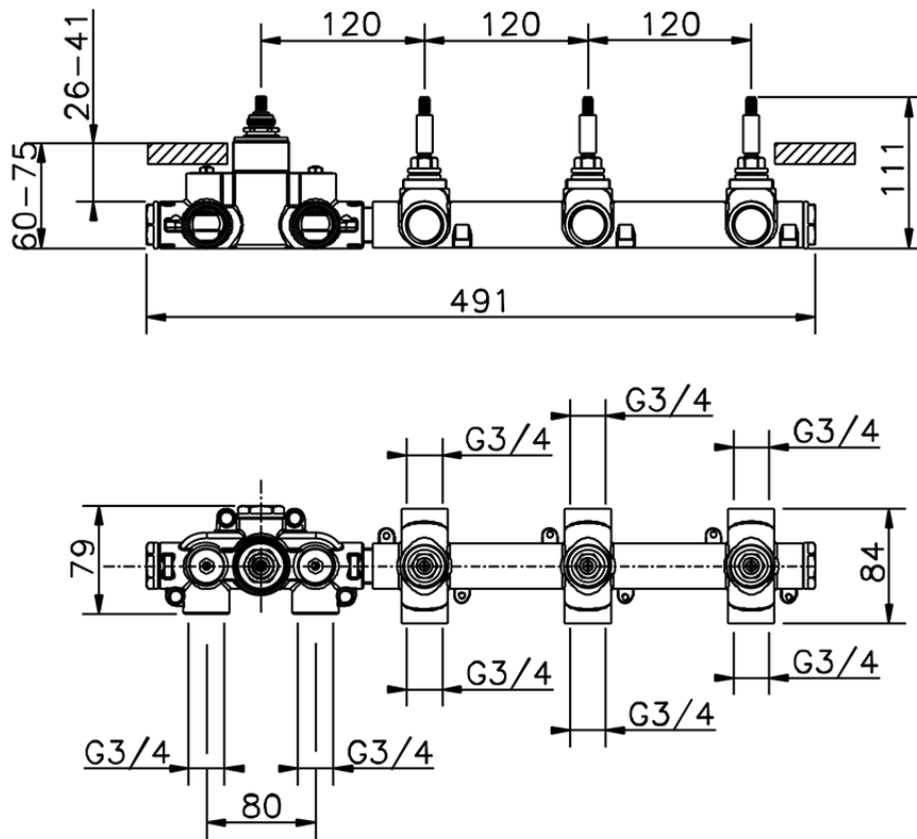

Cover Part for 3 Function Concealed Thermo. Valve CHRONOS_CR01R300

CR01R300

<https://en.huberitalia.com/cover-part-for-3-function-concealed-thermo-valve-chronos-cr01r300>

ZB01R300

<https://en.huberitalia.com/3-function-concealed-thermostatic-built-in-part-concealed-zb01r300>