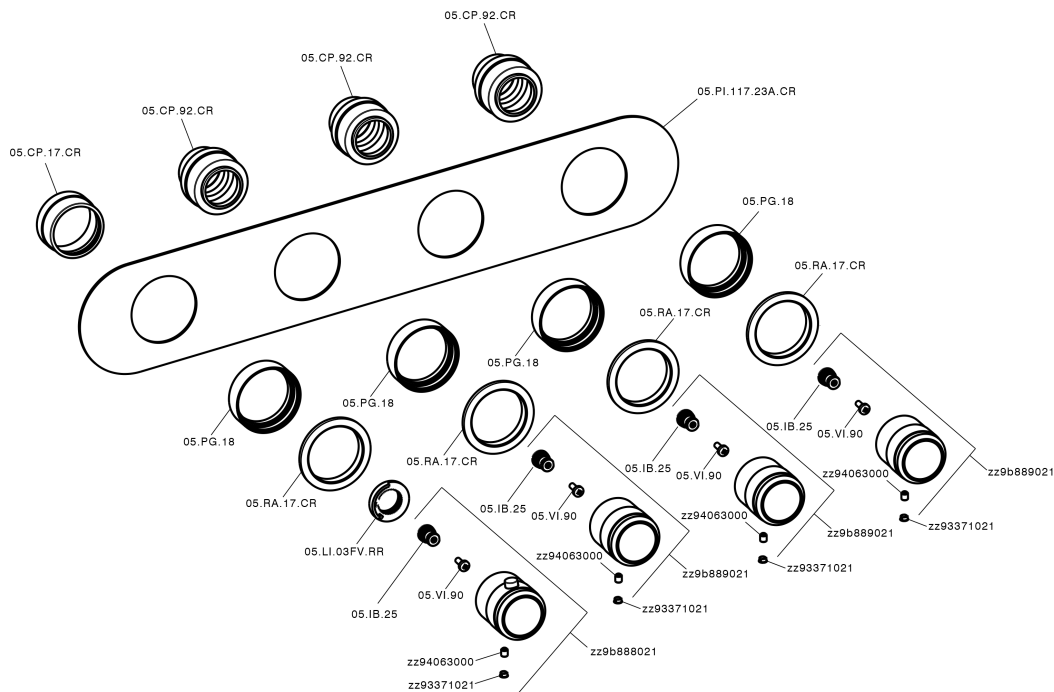

Cover Part for 3 Function Concealed Thermo. Valve CHRONOS_CR01R300

MODEL **CR01R300**

Cover Part for 3 Function Concealed Thermo.Valve,for item ZB01R300

AVAILABLE FINISHINGS

-  **21** 21 Chrome
-  **2F** 2F Brushed Nickel
-  **2Q** 2Q Black Titanium

CHARACTERISTICS

Installation **Concealed**

Required concealed parts **ZB01R300**

Thermostatic

The Huber thermostatic is your personal water manager, helping you to handle, control and save water and energy.

Cover Part for 3 Function Concealed Thermo. Valve CHRONOS_CR01R300

CR01R300

<https://en.huberitalia.com/cover-part-for-3-function-concealed-thermo-valve-chronos-cr01r300>

3 Function Concealed Thermostatic Built-in Part CONCEALED_ZB01R300

MODEL **ZB01R300**

3 Function Concealed Thermostatic Built-in Part

AVAILABLE FINISHINGS

CHARACTERISTICS

Installation	Concealed
Cartridge Spare Parts	23.51A.HF
HF Thermostatic Valve	
Concealed	1

Thermostatic