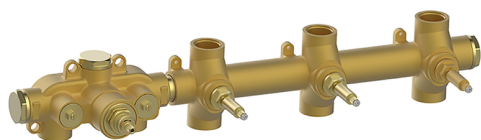

Cover Part for 3 Function Concealed Thermo. Valve CHRONOS_CR01R300

MODEL **CR01R300**

Cover Part for 3 Function Concealed Thermo.Valve,for item ZB01R300

AVAILABLE FINISHINGS

-  **21** 21 Chrome
-  **2F** 2F Brushed Nickel
-  **2Q** 2Q Black Titanium

CHARACTERISTICS

Installation **Concealed**

Required concealed parts **ZB01R300**

Thermostatic

The Huber thermostatic is your personal water manager, helping you to handle, control and save water and energy.

Cover Part for 3 Function Concealed Thermo. Valve CHRONOS_CR01R300

CR01R300

<https://en.huberitalia.com/cover-part-for-3-function-concealed-thermo-valve-chronos-cr01r300>

3 Function Concealed Thermostatic Built-in Part CONCEALED_ZB01R300

MODEL **ZB01R300**

3 Function Concealed Thermostatic Built-in Part

AVAILABLE FINISHINGS

CHARACTERISTICS

Installation	Concealed
Cartridge Spare Parts	23.51A.HF
HF Thermostatic Valve	
Concealed	1

Thermostatic