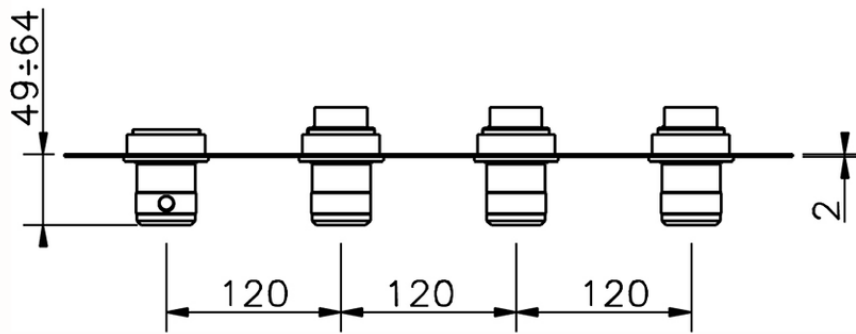

Cover Part for 3 Function Concealed Thermo. Valve CHRONOS_CR01R300

CR01R300

<https://en.huberitalia.com/cover-part-for-3-function-concealed-thermo-valve-chronos-cr01r300>

ZB01R300

<https://en.huberitalia.com/3-function-concealed-thermostatic-built-in-part-concealed-zb01r300>