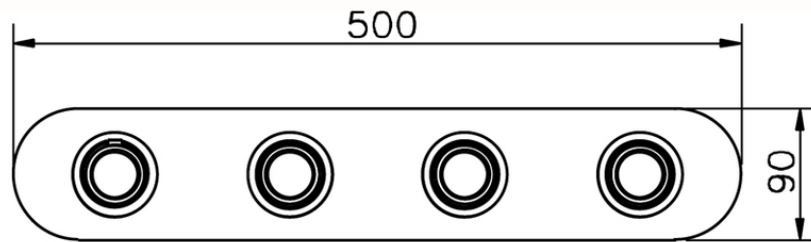

Cover Part for 3 Function Concealed Thermo. Valve CHRONOS_CR01R300

CR01R300

<https://en.huberitalia.com/cover-part-for-3-function-concealed-thermo-valve-chronos-cr01r300>

ZB01R300

<https://en.huberitalia.com/3-function-concealed-thermostatic-built-in-part-concealed-zb01r300>