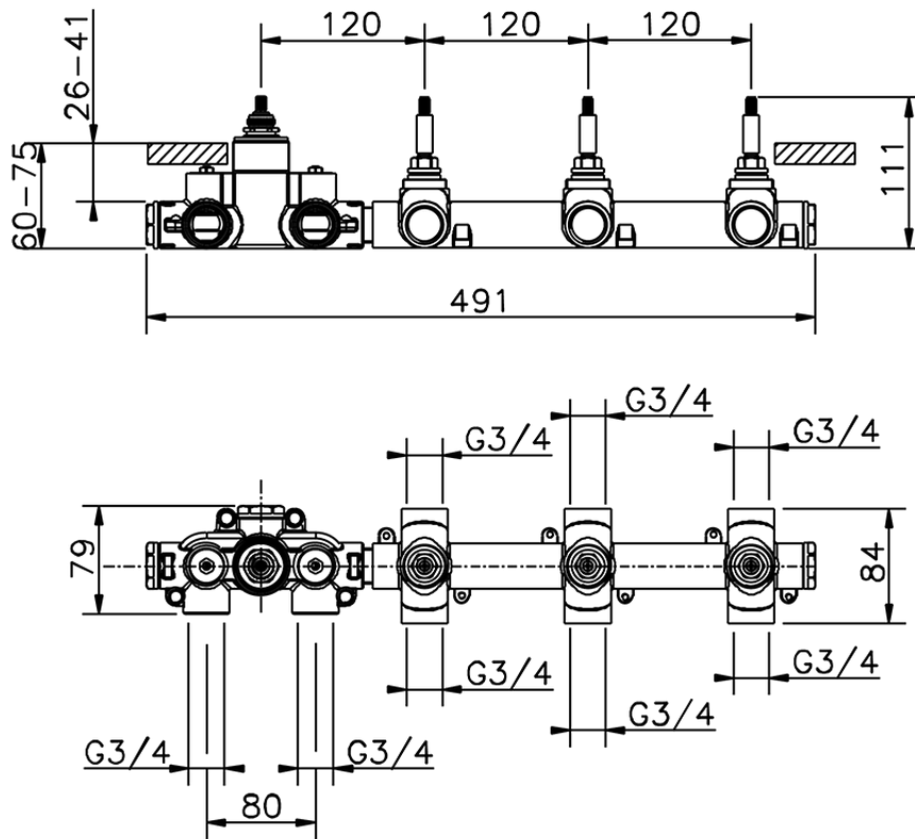

Cover Part for 3 Function Concealed Thermo. Valve CHRONOS_CR01R300

CR01R300

<https://en.huberitalia.com/cover-part-for-3-function-concealed-thermo-valve-chronos-cr01r300>

ZB01R300

<https://en.huberitalia.com/3-function-concealed-thermostatic-built-in-part-concealed-zb01r300>