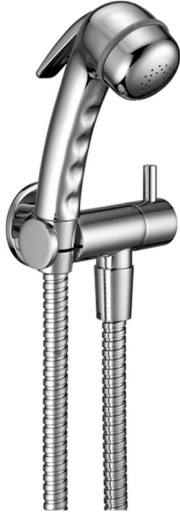

Bidet handshower set COMMUNITY_NM007900

MODEL **NM007900**

Bidet handshower set, wall mounted bracket with 1/2" stopvalve, Bidet handshower, 120 cm Brass flexible hose

AVAILABLE FINISHINGS

21 21 Chrome

CHARACTERISTICS

Bidet handshower

2026-04-09