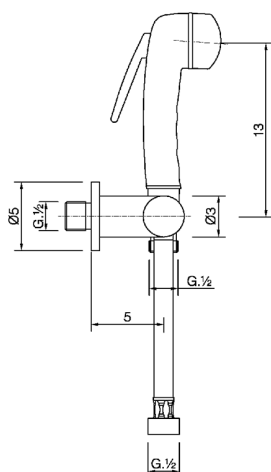

MODEL **NM007900**

Bidet handshower set, wall mounted bracket with 1/2" stopvalve, Bidet handshower, 120 cm Brass flexible hose

AVAILABLE FINISHINGS

CHARACTERISTICS

Bidet handshower