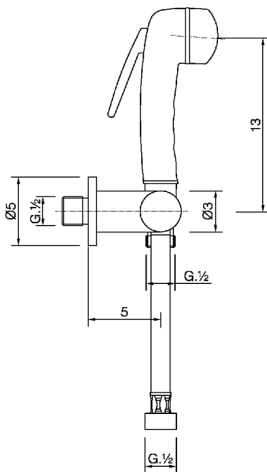

MODEL **NM007900**

Bidet handshower set, wall mounted bracket with 1/2" stopvalve, Bidet handshower, 120 cm Brass flexible hose

AVAILABLE FINISHINGS

21 21 Chrome

CHARACTERISTICS

Bidet handshower