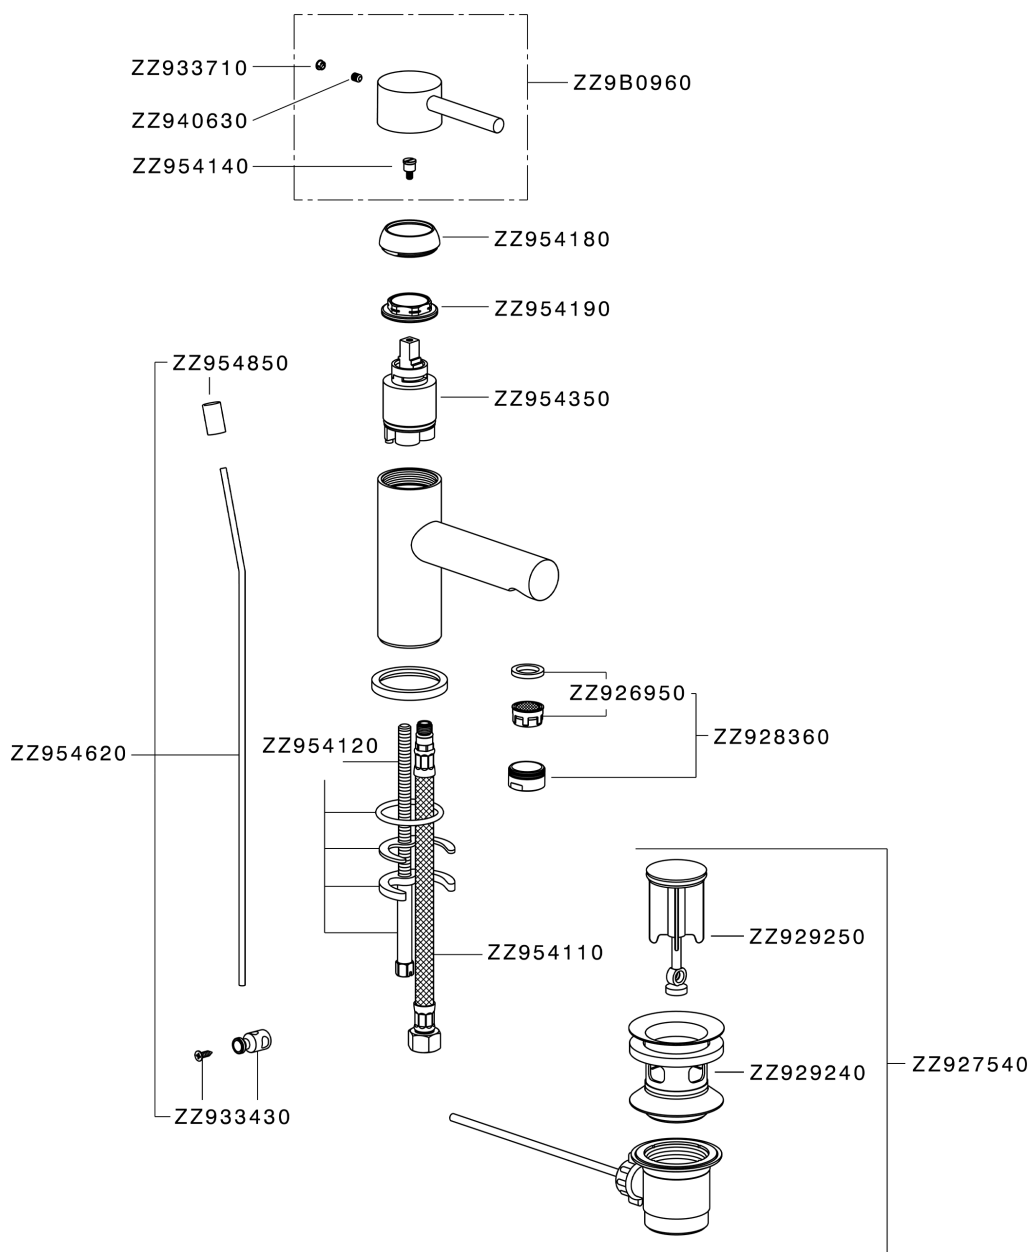

Single lever washbasin mixer TRATTO EVO_TV000510

TV000510

<https://en.huberitalia.com/single-lever-washbasin-mixer-tratto-evo-tv000510>

2025-04-07