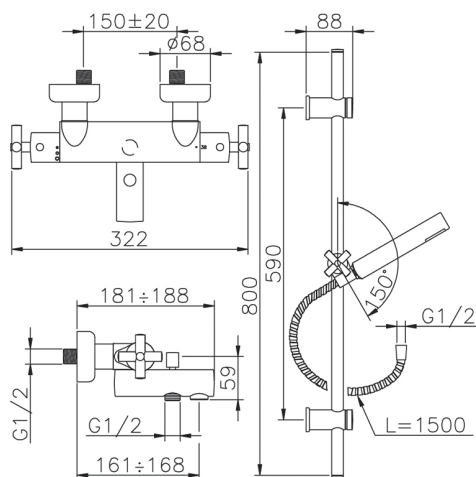

## Thermostatic bath-shower mixer with sliding bar SUITE\_SUS27010

MODEL **SUS27010**

Thermostatic bath-shower mixer with sliding bar, 59 cm sliding rail kit with sliding bracket, ABS 27 mm minimalistic one spray handshower, 150 cm Brass flexible hose

### CHARACTERISTICS

Cartridge Spare Parts **24.04A.PP**

**8x20 Plus P Thermostatic Valve**