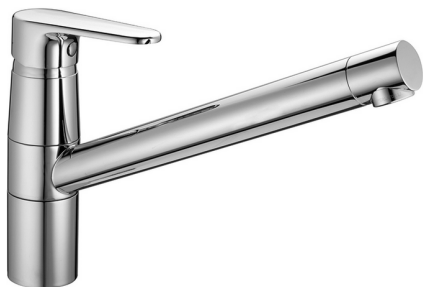

Single lever sink mixer KITCHEN_AH002580

MODEL **AH002580**

Single lever sink mixer, swivel spout, G.3/8" stainless steel flexible hoses

AVAILABLE FINISHINGS

-  **21** 21 Chrome
-  **2F** 2F Brushed Nickel
-  **40** 40 Matt Black

CHARACTERISTICS

Cartridge Spare Parts **ZZ95409000**

35 mm Cartridge

2024-12-22