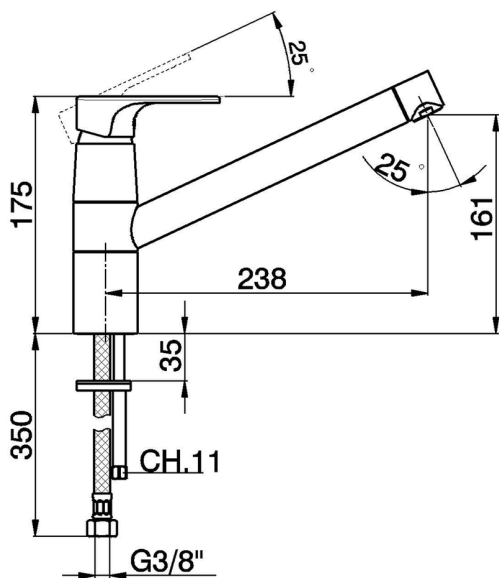

Single lever sink mixer KITCHEN_AH002580

MODEL **AH002580**

Single lever sink mixer, swivel spout, G.3/8" stainless steel flexible hoses

AVAILABLE FINISHINGS

-  **21** 21 Chrome
-  **2F** 2F Brushed Nickel
-  **40** 40 Matt Black

CHARACTERISTICS

Cartridge Spare Parts **ZZ95409000**

35 mm Cartridge

2024-12-22