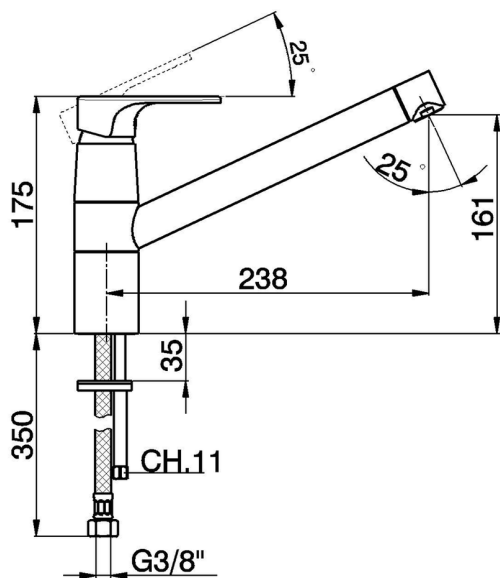

Single lever sink mixer KITCHEN_AH002580

MODEL **AH002580**

Single lever sink mixer, swivel spout, G.3/8" stainless steel flexible hoses

AVAILABLE FINISHINGS

-  **21** 21 Chrome
-  **2F** 2F Brushed Nickel
-  **40** 40 Matt Black

CHARACTERISTICS

Cartridge Spare Parts **ZZ95409000**

35 mm Cartridge

2024-12-04