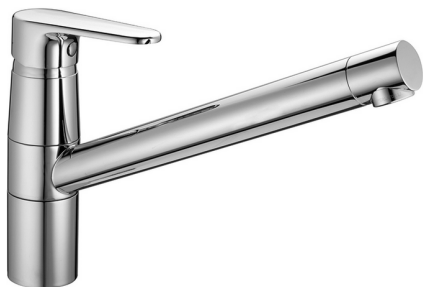

Single lever sink mixer KITCHEN_AH002580

MODEL **AH002580**

Single lever sink mixer, swivel spout, G.3/8" stainless steel flexible hoses

AVAILABLE FINISHINGS

-  **21** 21 Chrome
-  **2F** 2F Brushed Nickel
-  **40** 40 Matt Black

CHARACTERISTICS

Cartridge Spare Parts **ZZ95409000**

35 mm Cartridge

2024-12-04