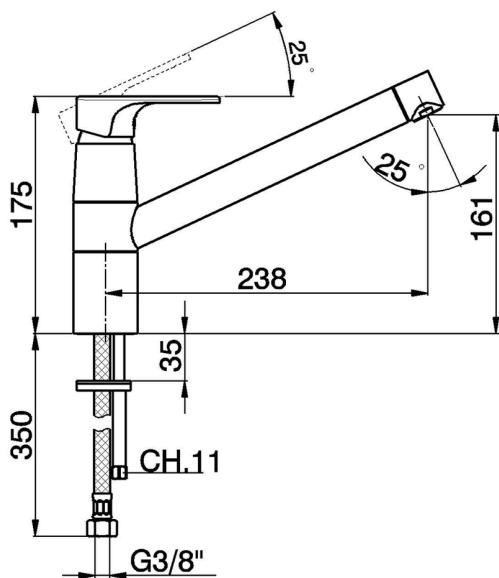

Single lever sink mixer KITCHEN_AH002580

MODEL **AH002580**

Single lever sink mixer, swivel spout, G.3/8" stainless steel flexible hoses

AVAILABLE FINISHINGS

- 
21 21 Chrome
- 
2F 2F Brushed Nickel
- 
40 40 Matt Black

CHARACTERISTICS

Cartridge Spare Parts **ZZ95409000**

35 mm Cartridge

2024-12-22