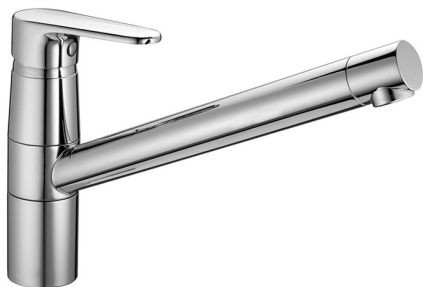

Single lever sink mixer KITCHEN_AH002580

MODEL **AH002580**

Single lever sink mixer, swivel spout, G.3/8" stainless steel flexible hoses

AVAILABLE FINISHINGS

- 
21 21 Chrome
- 
2F 2F Brushed Nickel
- 
40 40 Matt Black

CHARACTERISTICS

Cartridge Spare Parts **ZZ95409000**

35 mm Cartridge

2024-12-22