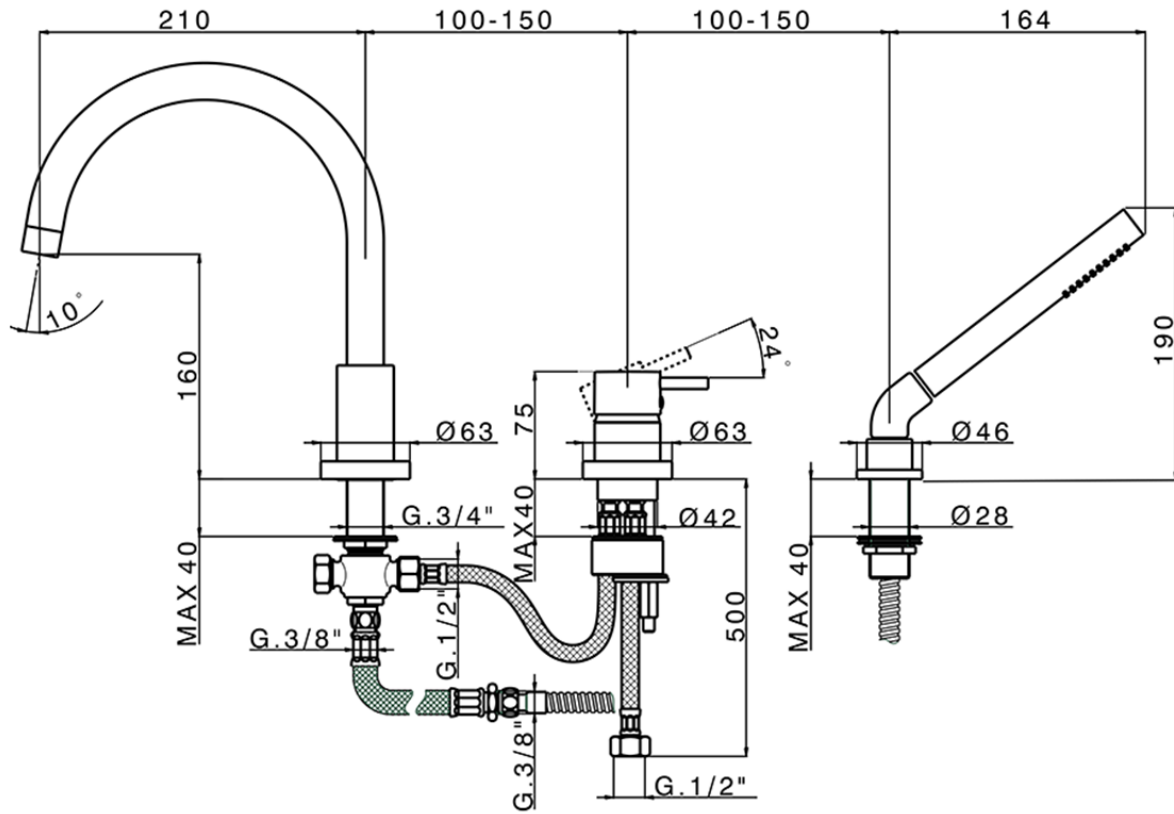

3-Hole deck mounted single lever bath mixer NUOVA KIRUNA_K2001260

K2001260

<https://en.huberitalia.com/3-hole-deck-mounted-single-lever-bath-mixer-nuova-kiruna-k2001260>

2025-04-07