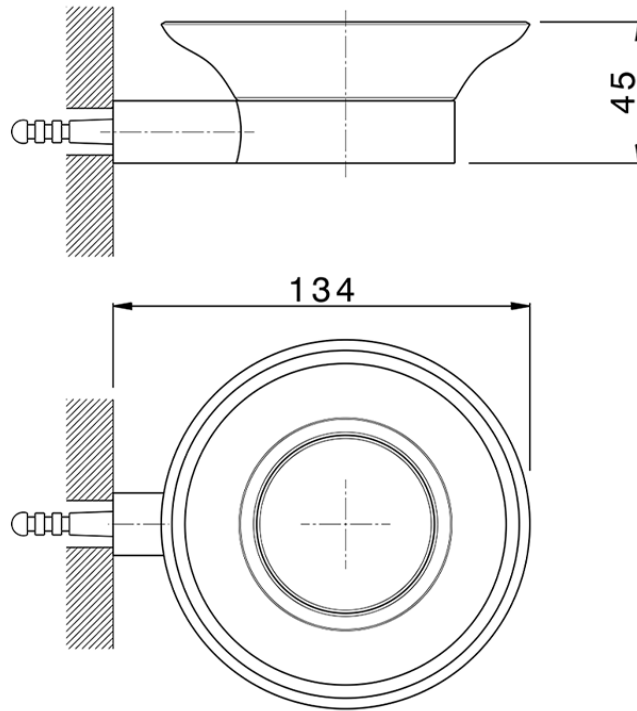

Wall mounted soap-dish_BATHROOM ACCESSORIES_SI090602

SI090602

<https://en.huberitalia.com/wall-mounted-soap-dish-bathroom-accessories-si090602>

2024-11-21