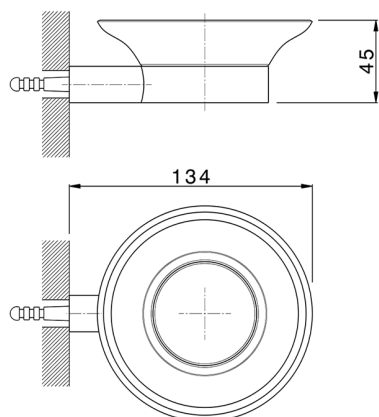

Wall mounted soap-dish_BATHROOM ACCESSORIES_SI090602

MODEL **SI090602**

Wall mounted soap-dish,ceramic basin wall

AVAILABLE FINISHINGS

- **21** 21 Chrome
- **2B** 2B Polished Nickel
- **2F** 2F Brushed Nickel
- **2P** 2P Rose Gold
- **2Q** 2Q Black Titanium
- **40** 40 Matt Black
- **4Q** 4Q Matt White

CHARACTERISTICS

2024-11-21