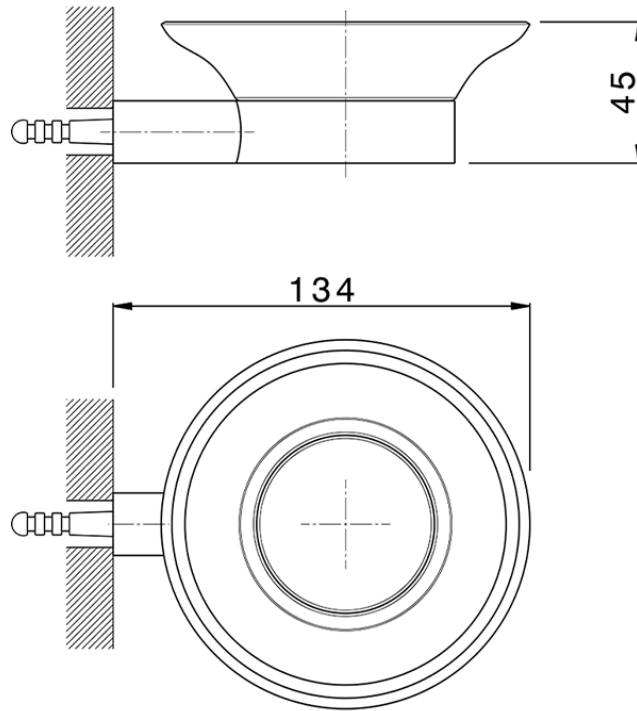

Wall mounted soap-dish_BATHROOM ACCESSORIES_SI090602

SI090602

<https://en.huberitalia.com/wall-mounted-soap-dish-bathroom-accessories-si090602>

2024-11-24