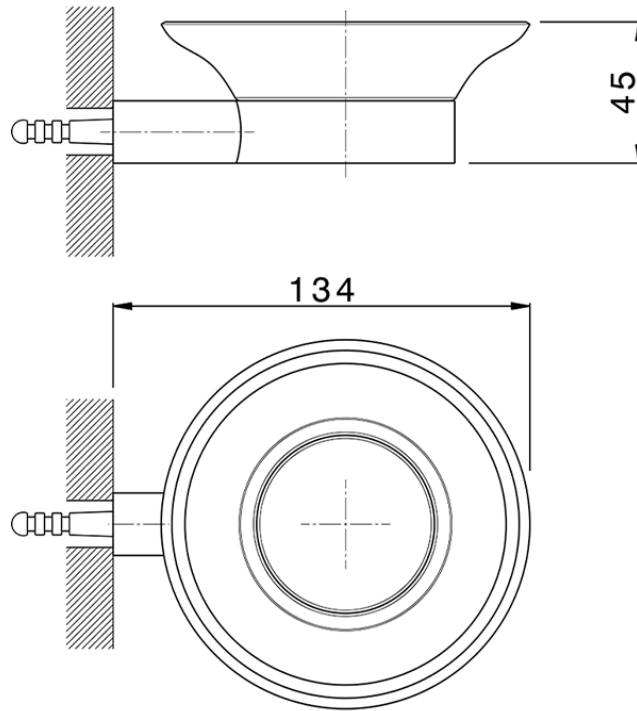

## Wall mounted soap-dish\_BATHROOM ACCESSORIES\_SI090602

SI090602

<https://en.huberitalia.com/wall-mounted-soap-dish-bathroom-accessories-si090602>

2024-11-21