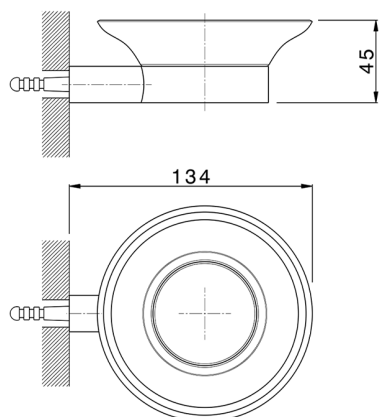

Wall mounted soap-dish_BATHROOM ACCESSORIES_SI090602

MODEL **SI090602**

Wall mounted soap-dish,ceramic basin wall

AVAILABLE FINISHINGS

-  **21** 21 Chrome
-  **2B** 2B Polished Nickel
-  **2F** 2F Brushed Nickel
-  **2P** 2P Rose Gold
-  **2Q** 2Q Black Titanium
-  **40** 40 Matt Black
-  **4Q** 4Q Matt White